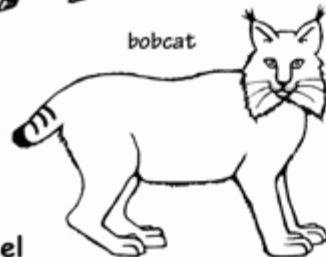

Color the California Mammals

big brown bat

black-tailed jackrabbit

pronghorn antelope

mule deer

California kangaroo rat

black bear

beaver

kit fox

ringtail

bobcat

river otter

gray squirrel

coyote

©Sheri Amsel

www.exploringnature.org