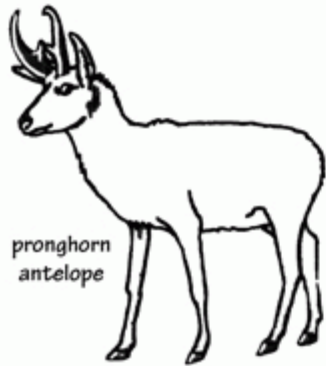

Color the California Mammals

big brown bat

black-tailed jackrabbit

pronghorn antelope

mule deer

California kangaroo rat

black bear

beaver

kit fox

ringtail

bobcat

river otter

gray squirrel

coyote

©Sheri Amsel

www.exploringnature.org