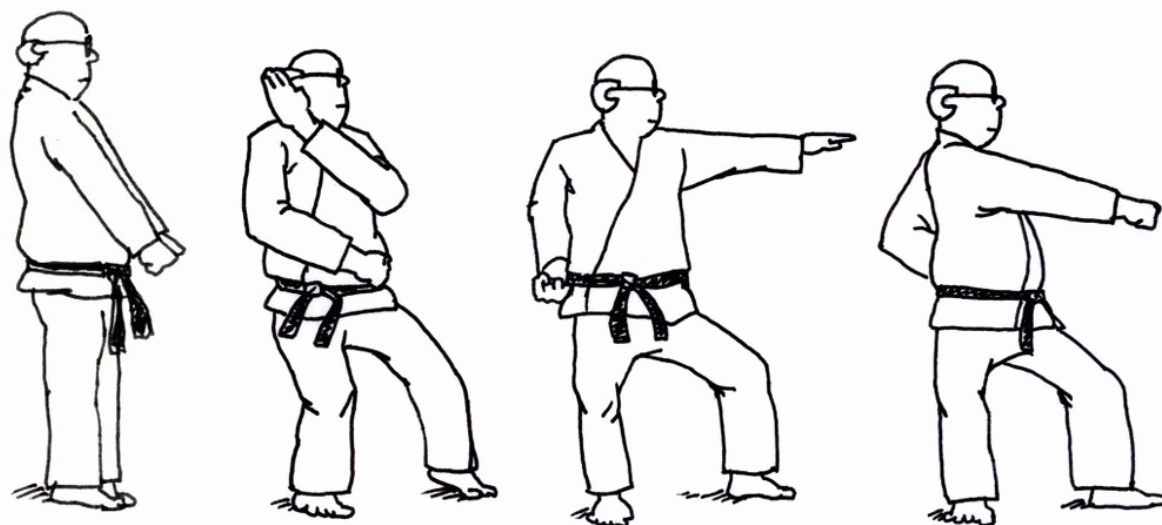

\*Knife Hand, Reverse Punch - Yeok Jin

\*Punching in Horse Stance - Kee Mah Rhee.