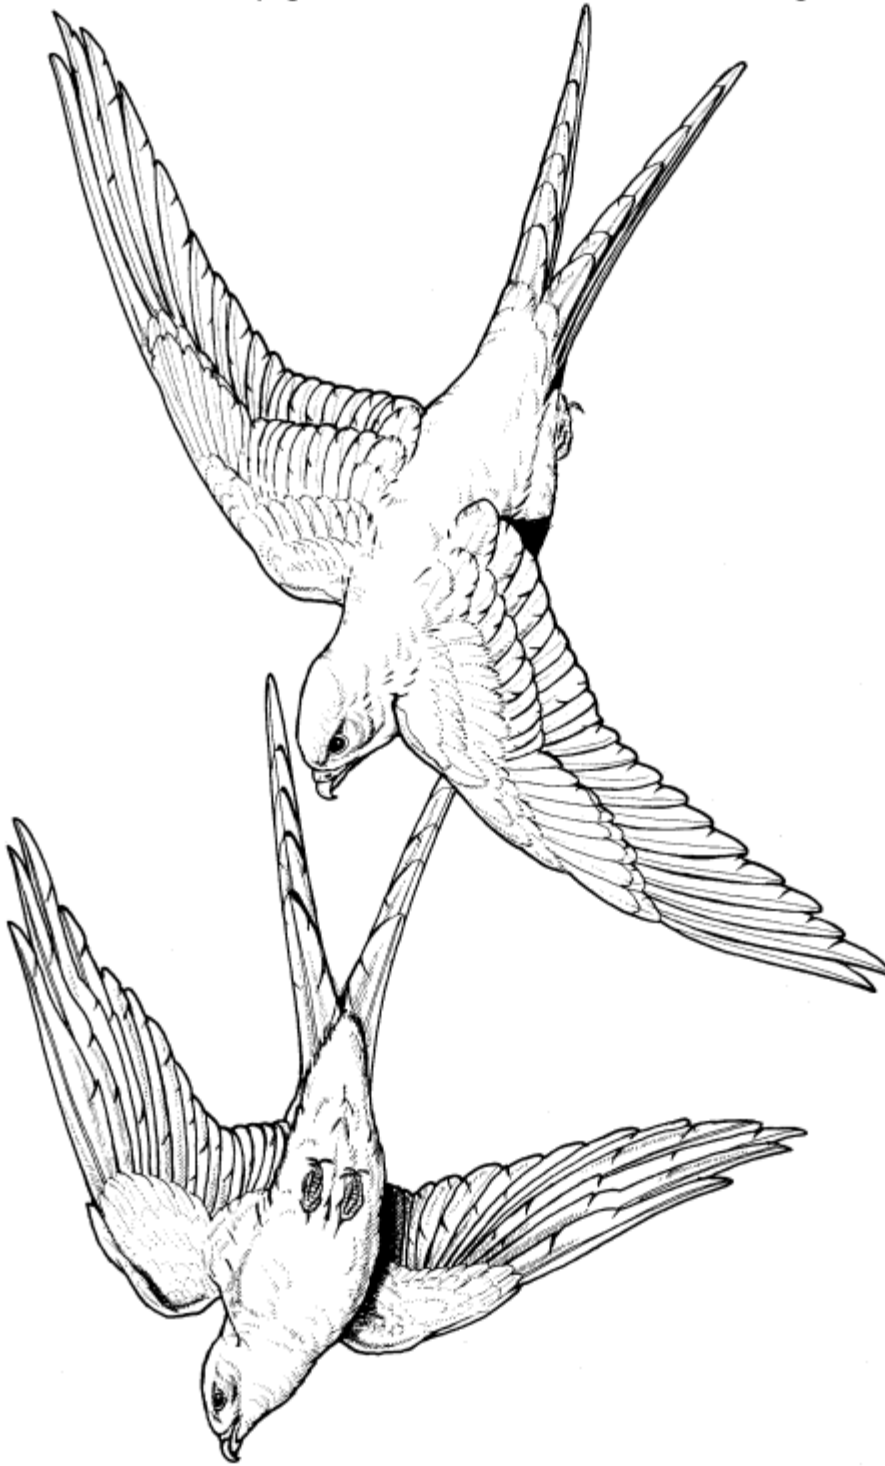

This page has been watermarked for online viewing.

insects in midair. Formerly found throughout much of the central and eastern United States, this medium-sized raptor (about 21 inches to the tip of its long, forked tail) is now restricted to the extreme southeastern United States, as well as parts of tropical Central and South America (including Mexico).

American Swallow-tailed Kite (*Elanoides forficatus*). COLORATION: Black and white. Although closely related to various other hawks, the kites form a distinct subgroup of their own. The American Swallow-tailed Kite is a particularly fast, graceful flier, suddenly descending upon a small snake or lizard, or catching and devouring