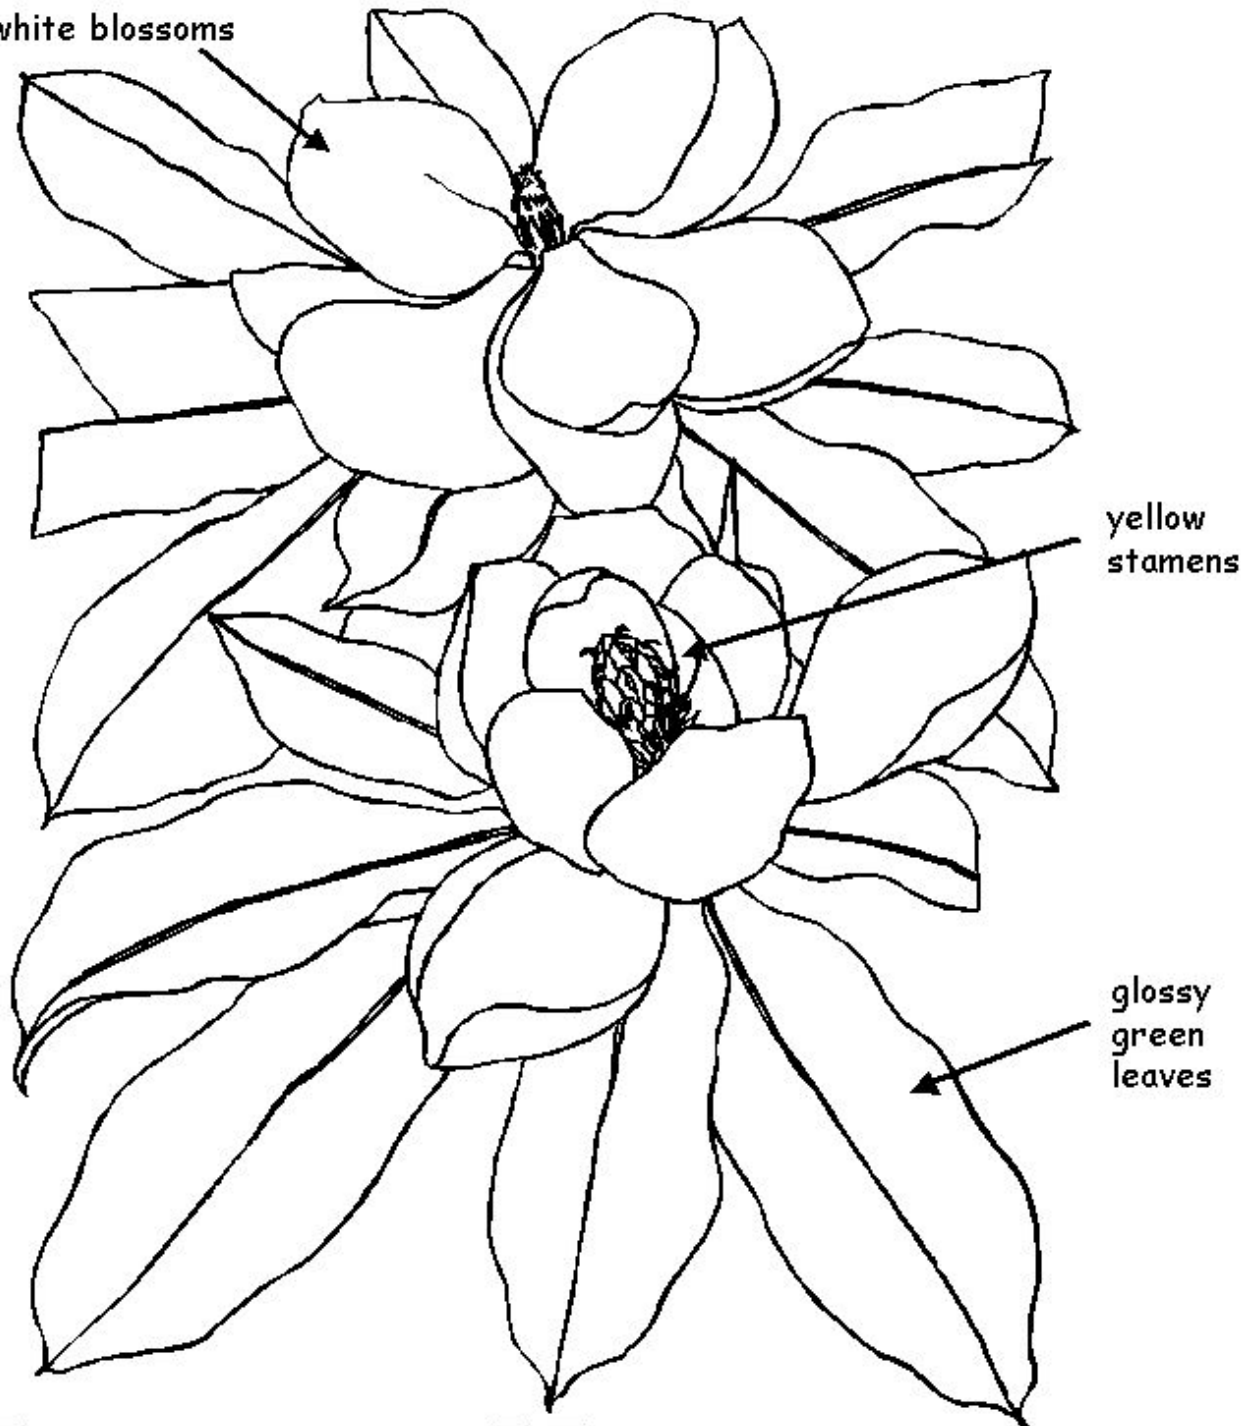

white blossoms

yellow
stamens

glossy
green
leaves

Magnolia

- The magnolia tree is an evergreen that blooms in May and June.
- The large white blossoms are usually very fragrant.
- Magnolia was voted as state flower of Mississippi in 1900 and officially adopted as the state flower in 1952.