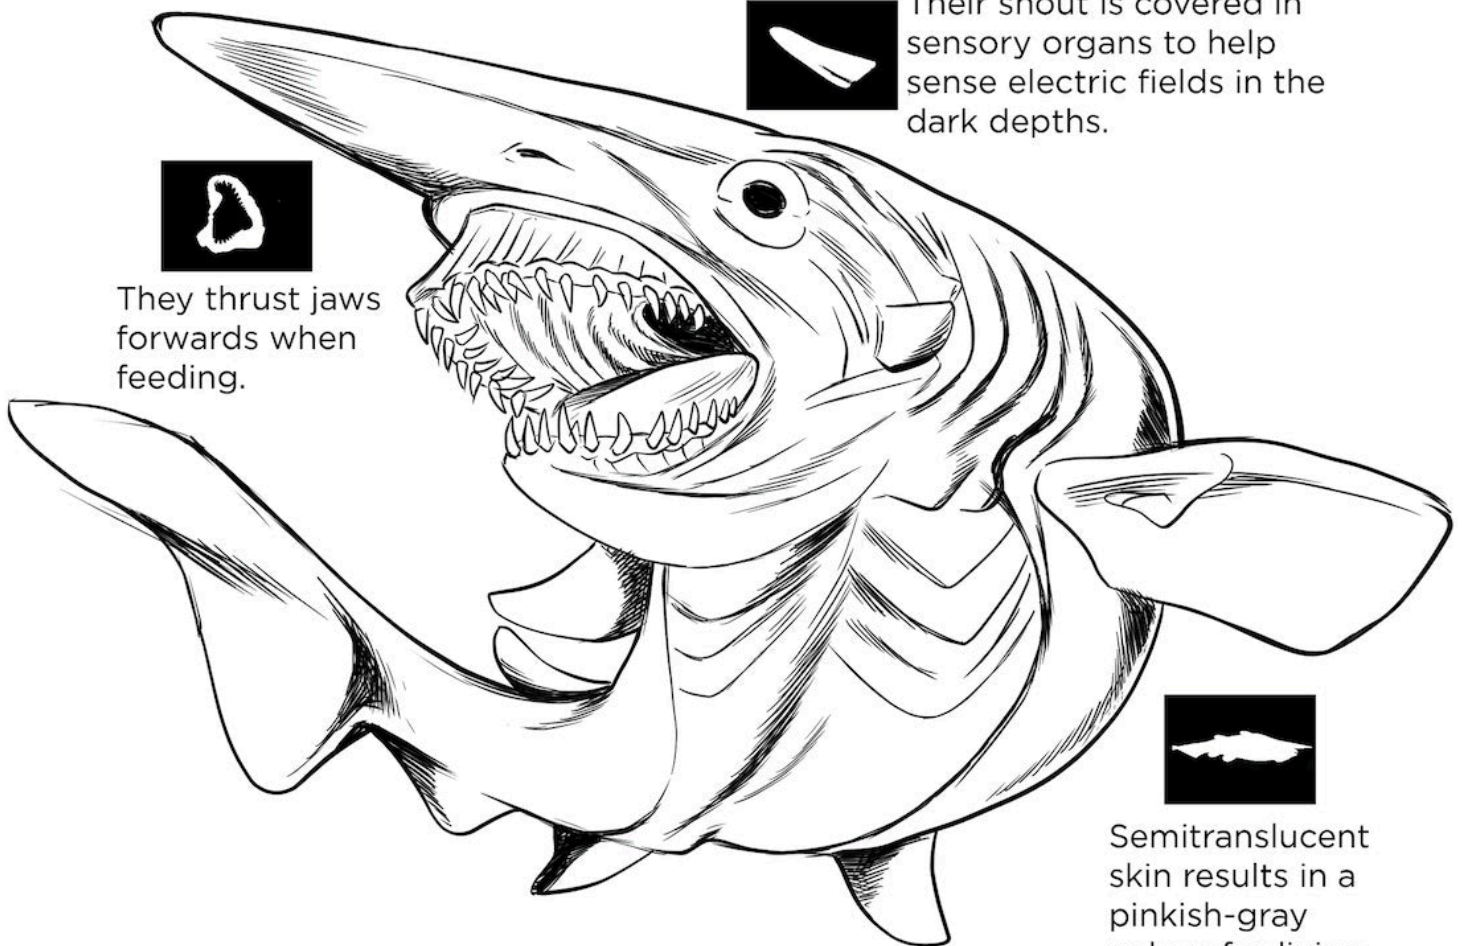

GOBLIN SHARK

"mitsukurina owstoni"

Location - Pacific, Atlantic & Indian Ocean

Length - 11 feet (3.4 meters)

Diet - Carnivorous

Weight - 330-463 lb (150-210 kg)

Their snout is covered in sensory organs to help sense electric fields in the dark depths.

They thrust jaws forwards when feeding.

Semitranslucent skin results in a pinkish-gray colour for living sharks.