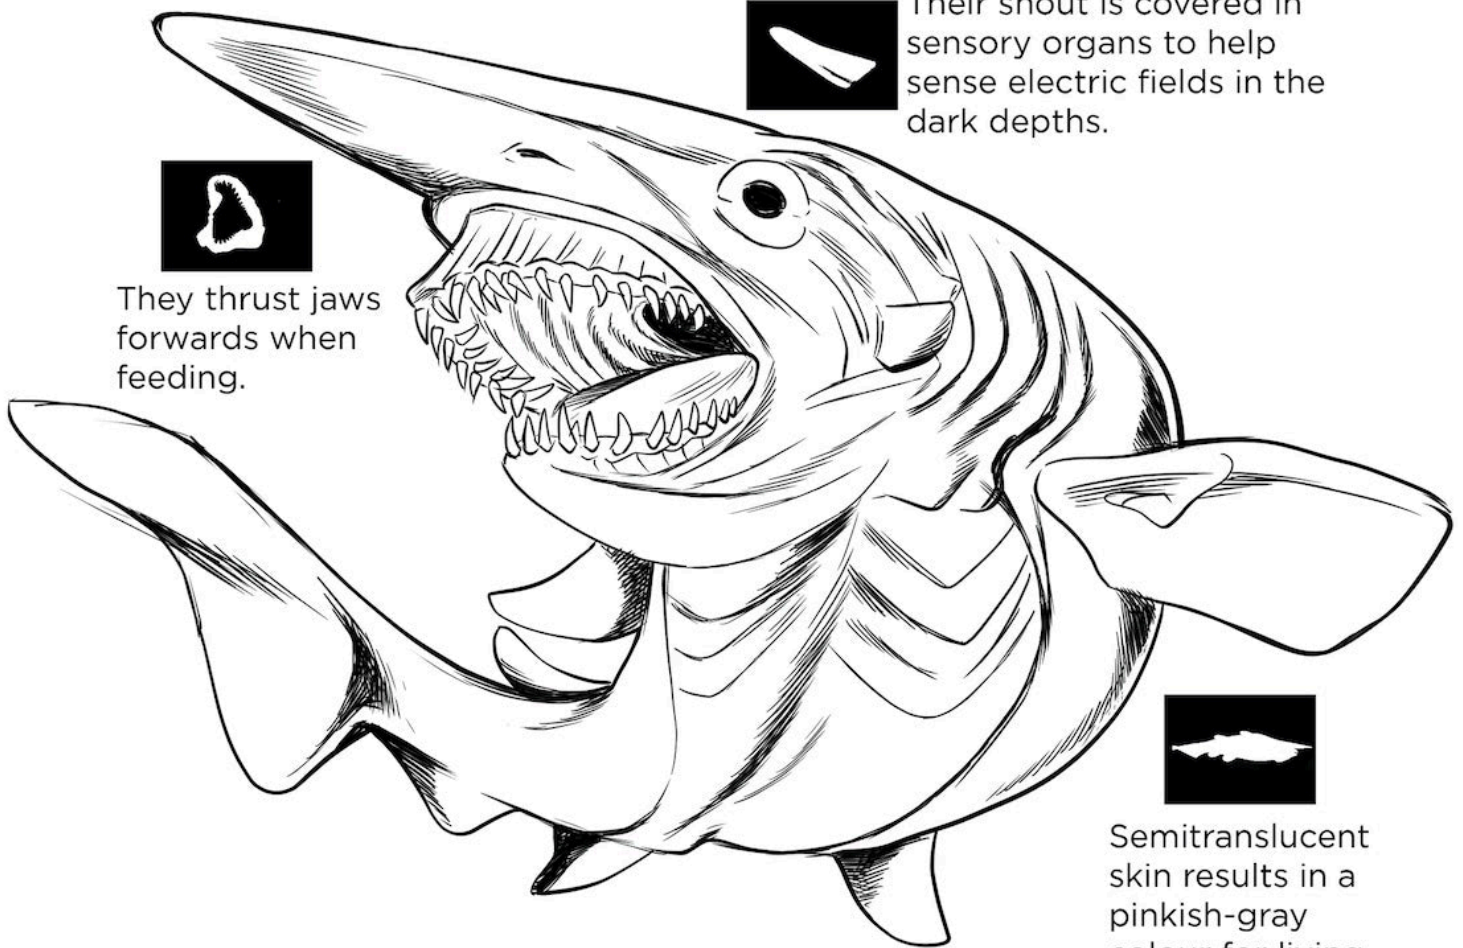

GOBLIN SHARK

"mitsukurina owstoni"

Location - Pacific, Atlantic & Indian Ocean

Length - 11 feet (3.4 meters)

Diet - Carnivorous

Weight - 330-463 lb (150-210 kg)

Their snout is covered in sensory organs to help sense electric fields in the dark depths.

They thrust jaws forwards when feeding.

Semitranslucent skin results in a pinkish-gray colour for living sharks.