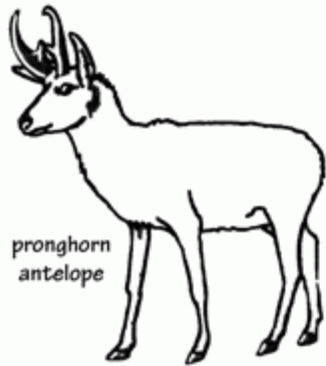

Color the California Mammals

big brown bat

black-tailed jackrabbit

mule deer

California kangaroo rat

black bear

pronghorn antelope

beaver

kit fox

ringtail

bobcat

river otter

gray squirrel

coyote

©Sheri Amsel

www.exploringnature.org