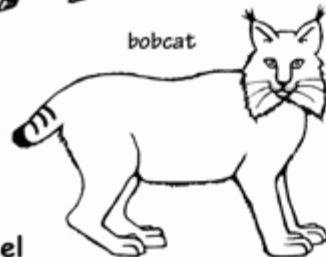

Color the California Mammals

big brown bat

black-tailed jackrabbit

mule deer

California kangaroo rat

black bear

pronghorn antelope

beaver

kit fox

ringtail

bobcat

river otter

gray squirrel

coyote

©Sheri Amsel

www.exploringnature.org