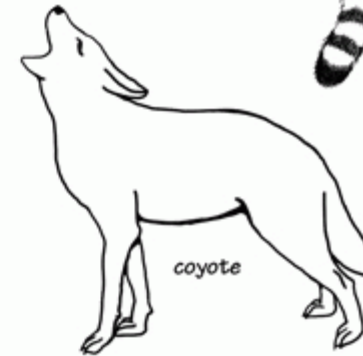

Color the California Mammals

big brown bat

black-tailed jackrabbit

mule deer

California kangaroo rat

black bear

pronghorn antelope

beaver

kit fox

ringtail

bobcat

river otter

gray squirrel

coyote

©Sheri Amsel

www.exploringnature.org