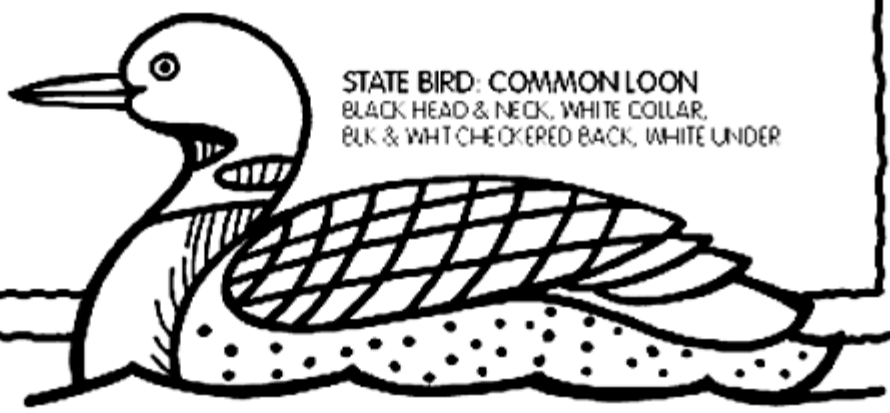

MINNESOTA

FLAG: BLUE BACKGROUND; SEAL ON BLUE CIRCLE; GRN, YEL, WHT, BRN, RED BANNER
STARS: YEL ON WHT CIRCLE WITH YEL RINGS

STATE MUSHROOM: MOREL
WHITE TO YELLOW-TAN, DEPRESSIONS DARKER

STATEHOOD: MAY 11, 1858
STATE CAPITAL: ST. PAUL
STATE FLOWER: PINK & WHITE LADY'S SLIPPER

STATE BIRD: COMMON LOON
BLACK HEAD & NECK, WHITE COLLAR,
BLK & WHT CHECKERED BACK, WHITE UNDER