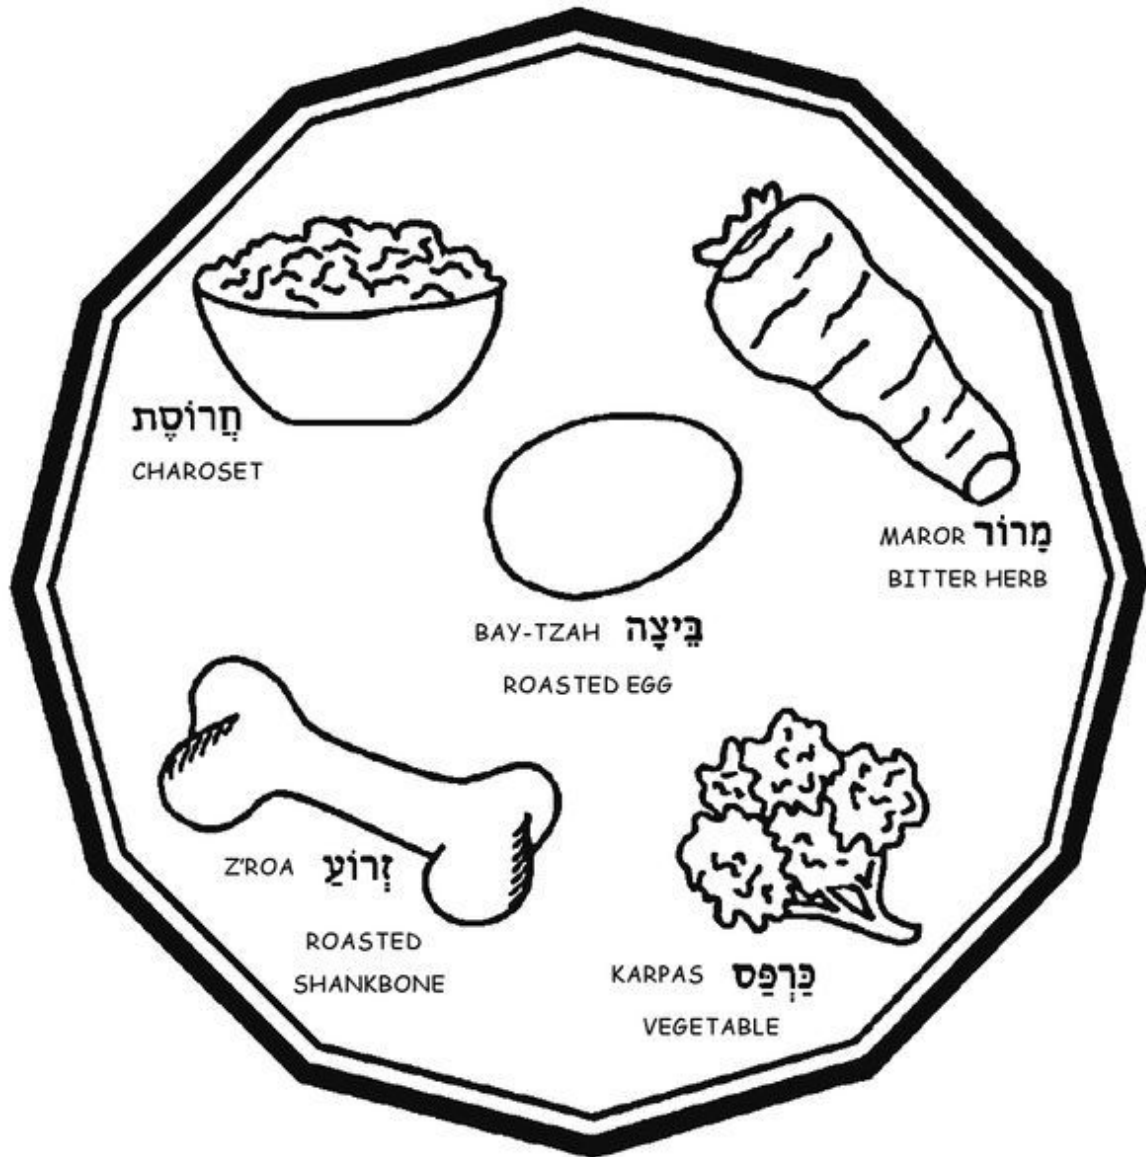

FILL YOUR SEDER PLATE

Glue this sheet to back of file/construction paper folder. Make copies of this sheet to play game.

Central Agency for Jewish Education, Cutler Creativity Center, 12 Millstone Campus Dr., St. Louis, MO 63146 Website: www.cajestl.org
CAJE is a beneficiary agency of the Jewish Federation of St. Louis