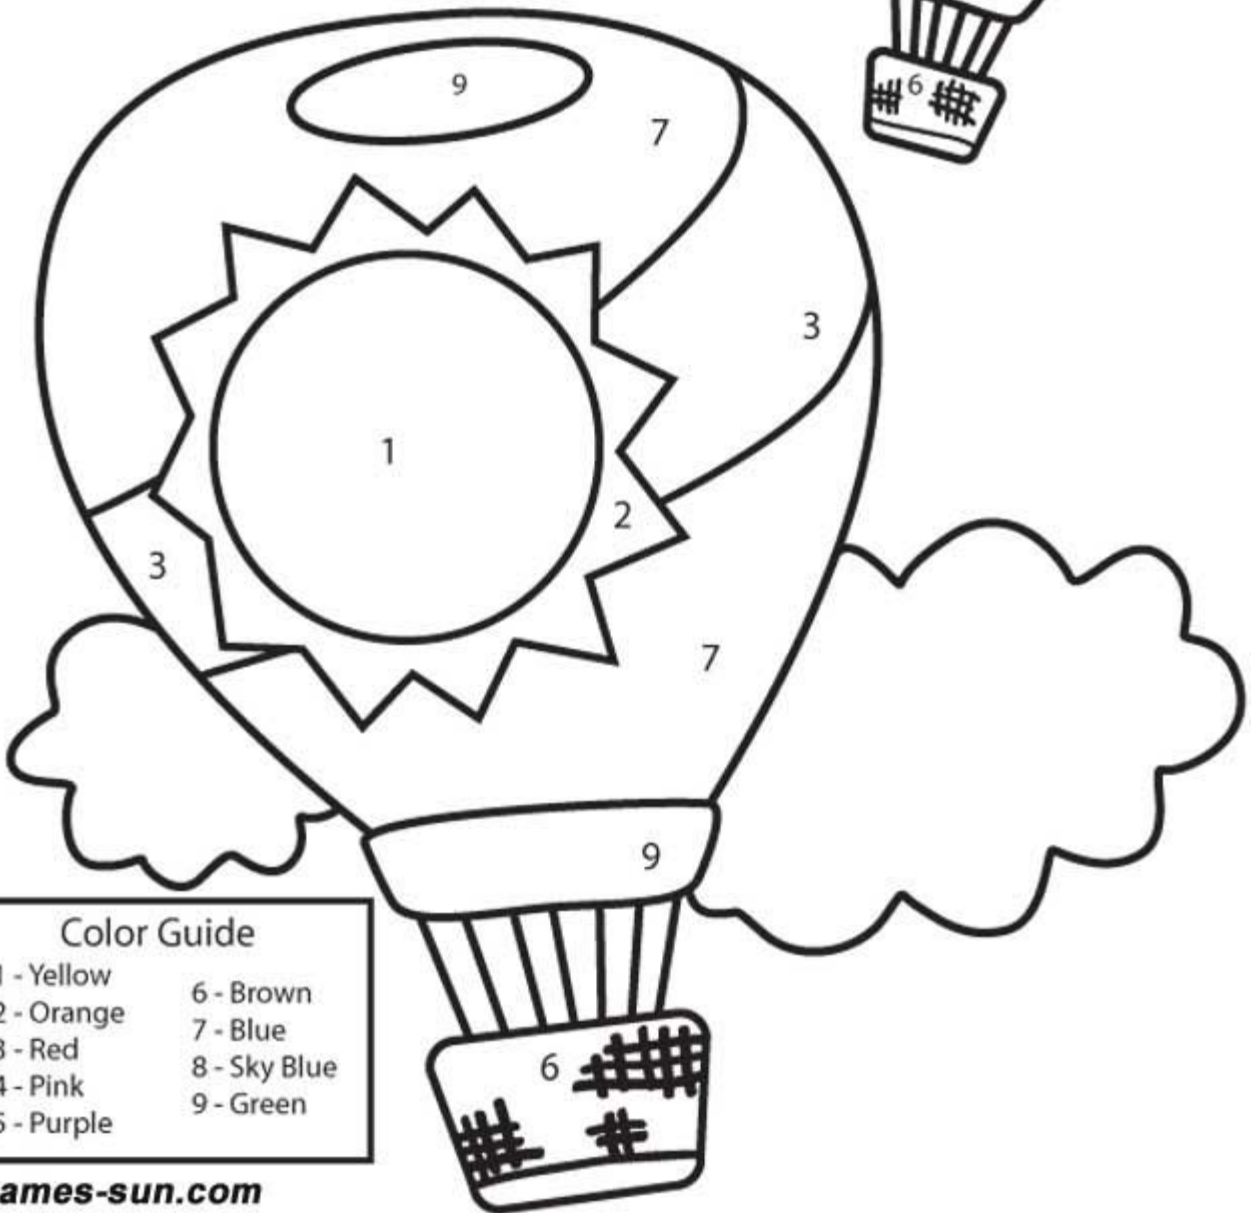

8

Color Guide

- | | |
|------------|--------------|
| 1 - Yellow | 6 - Brown |
| 2 - Orange | 7 - Blue |
| 3 - Red | 8 - Sky Blue |
| 4 - Pink | 9 - Green |
| 5 - Purple | |

games-sun.com