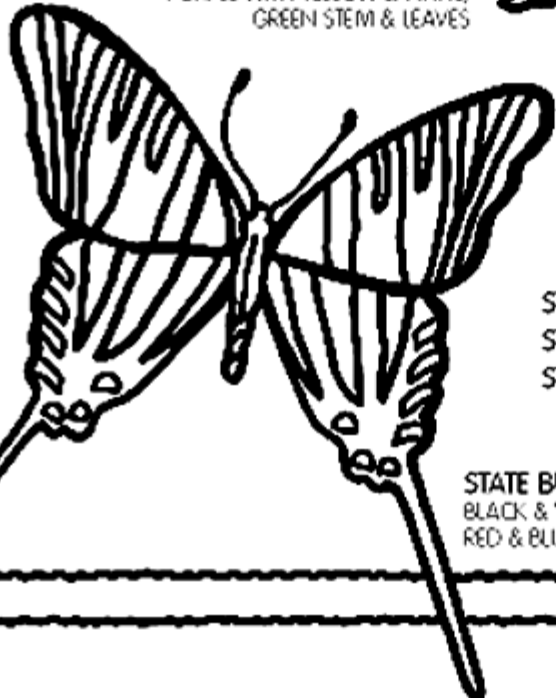

TENNESSEE

FLAG: RED BACKGROUND, THIN WHITE STRIPE, BLUE STRIPE AT RIGHT, BLUE CIRCLE WITH WHT RING, 3 WHT STARS

STATE FLOWER: IRIS
PURPLE WITH YELLOW & WHITE,
GREEN STEM & LEAVES

STATE BUTTERFLY: ZEBRA SWALLOWTAIL
BLACK & WHITE STRIPES,
RED & BLUE MARKS ON HINDWINGS

STATEHOOD: JUNE 1, 1796
STATE CAPITAL: NASHVILLE
STATE BIRD: MOCKINGBIRD