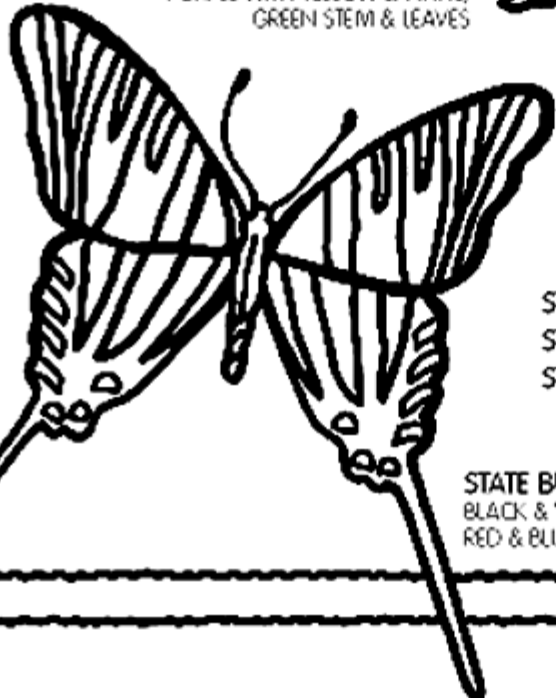

TENNESSEE

FLAG: RED BACKGROUND, THIN
WHITE STRIPE, BLUE STRIPE AT RIGHT
BLUE CIRCLE WITH WHT RING, 3 WHT STARS

STATE FLOWER: IRIS
PURPLE WITH YELLOW & WHITE,
GREEN STEM & LEAVES

STATEHOOD: JUNE 1, 1796
STATE CAPITAL: NASHVILLE
STATE BIRD: MOCKINGBIRD

STATE BUTTERFLY: ZEBRA SWALLOWTAIL
BLACK & WHITE STRIPES,
RED & BLUE MARKS ON HINDWINGS