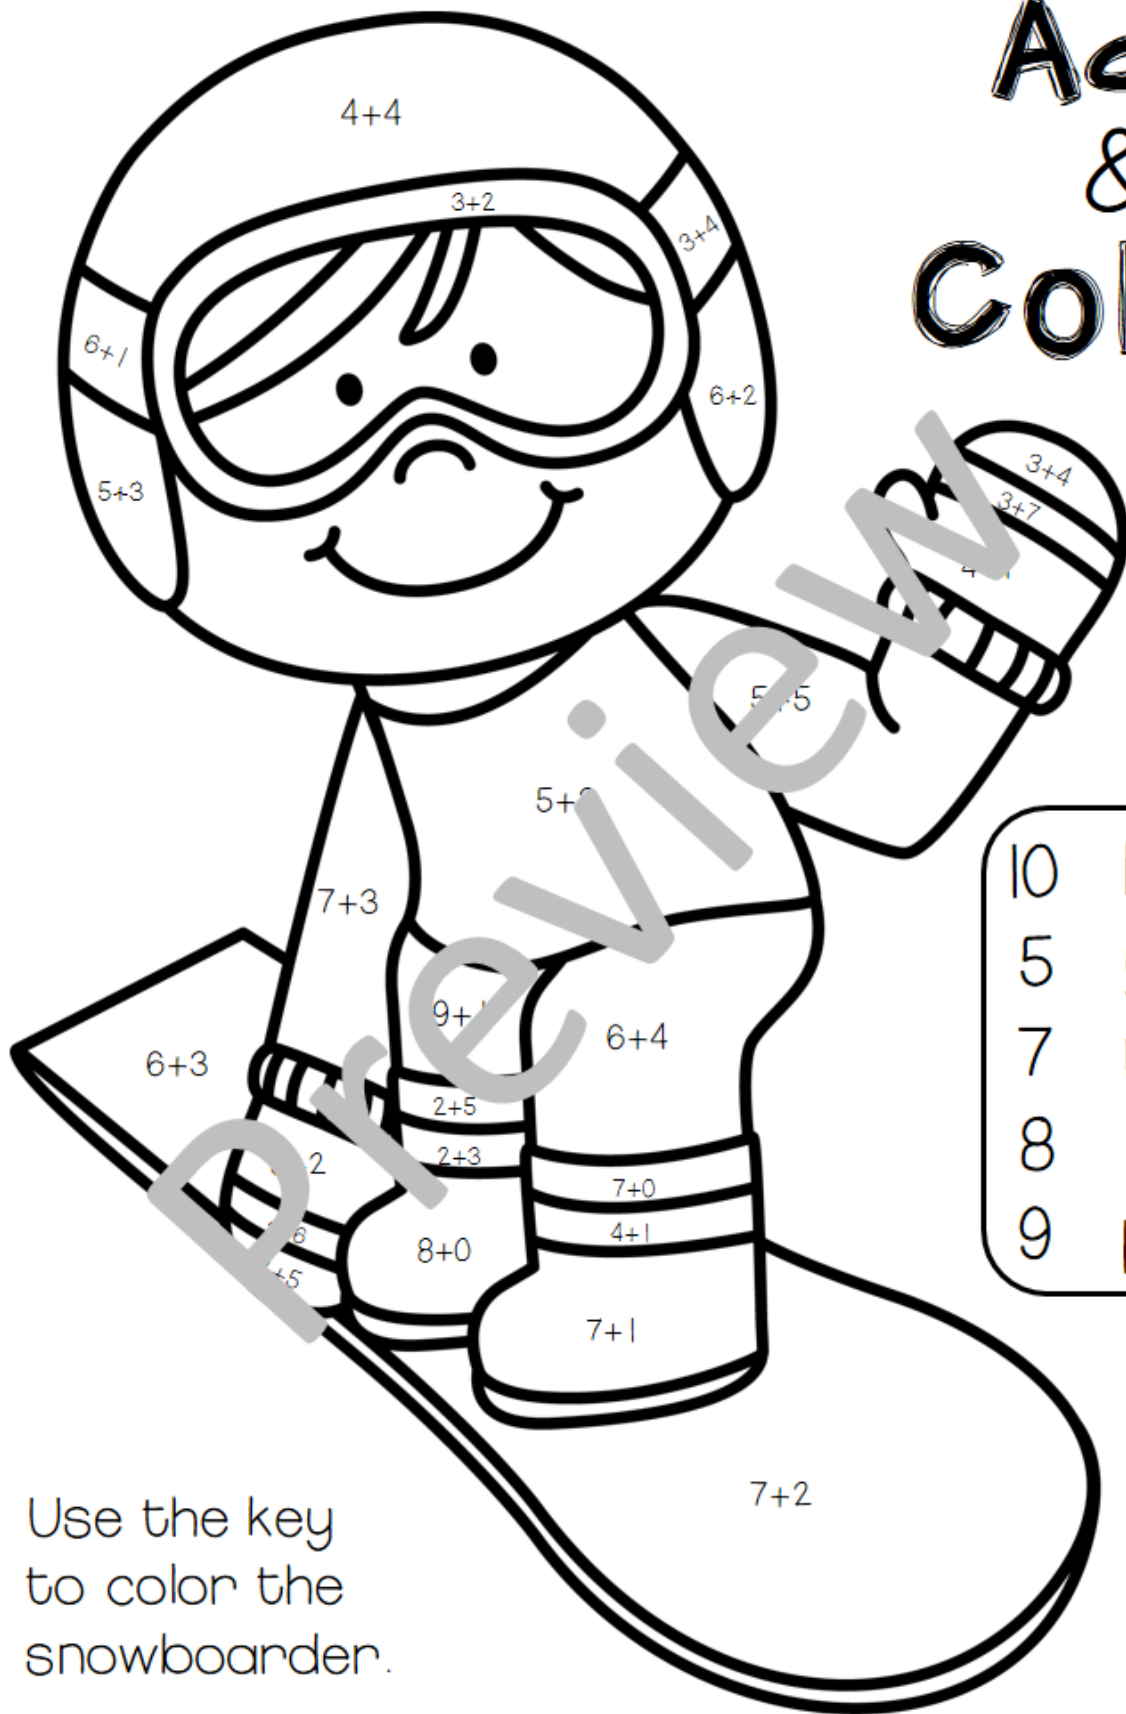

# Add & Color

10	blue
5	yellow
7	red
8	black
9	purple

Use the key  
to color the  
snowboarder.

Karen Pritchett 2014