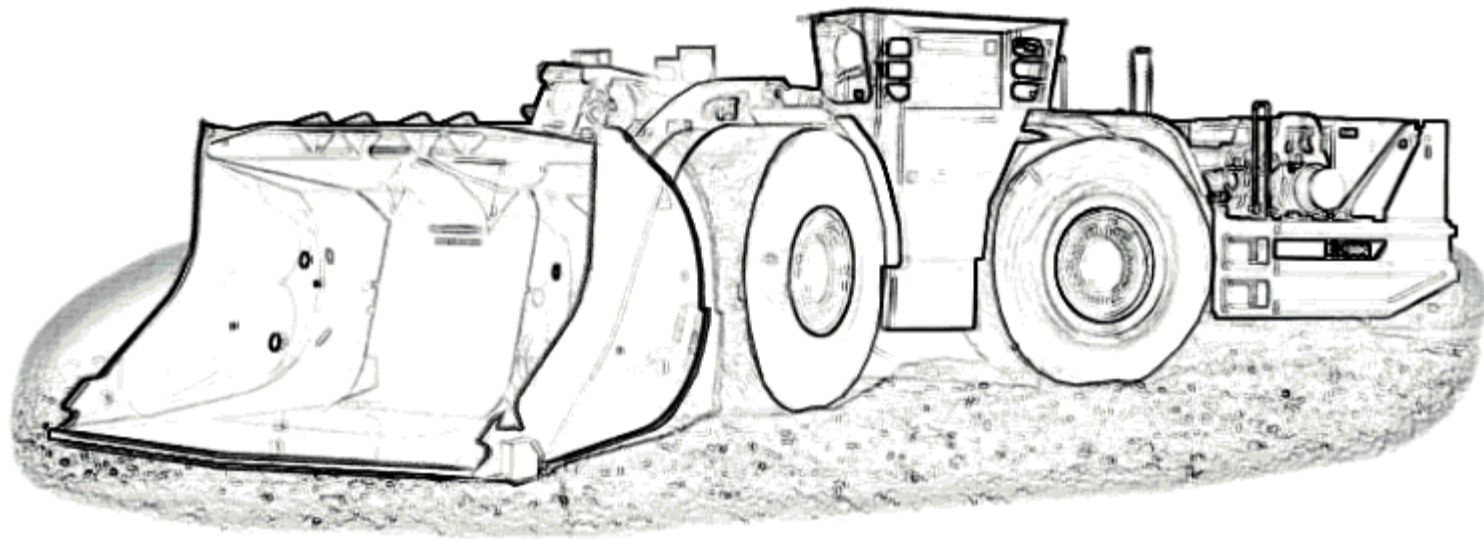

GAT

R2700G

**UNDERGROUND
LOADER**

Bold Bossy Slammin' At
COLORINGPAGESFORKIDSBOYS.COM