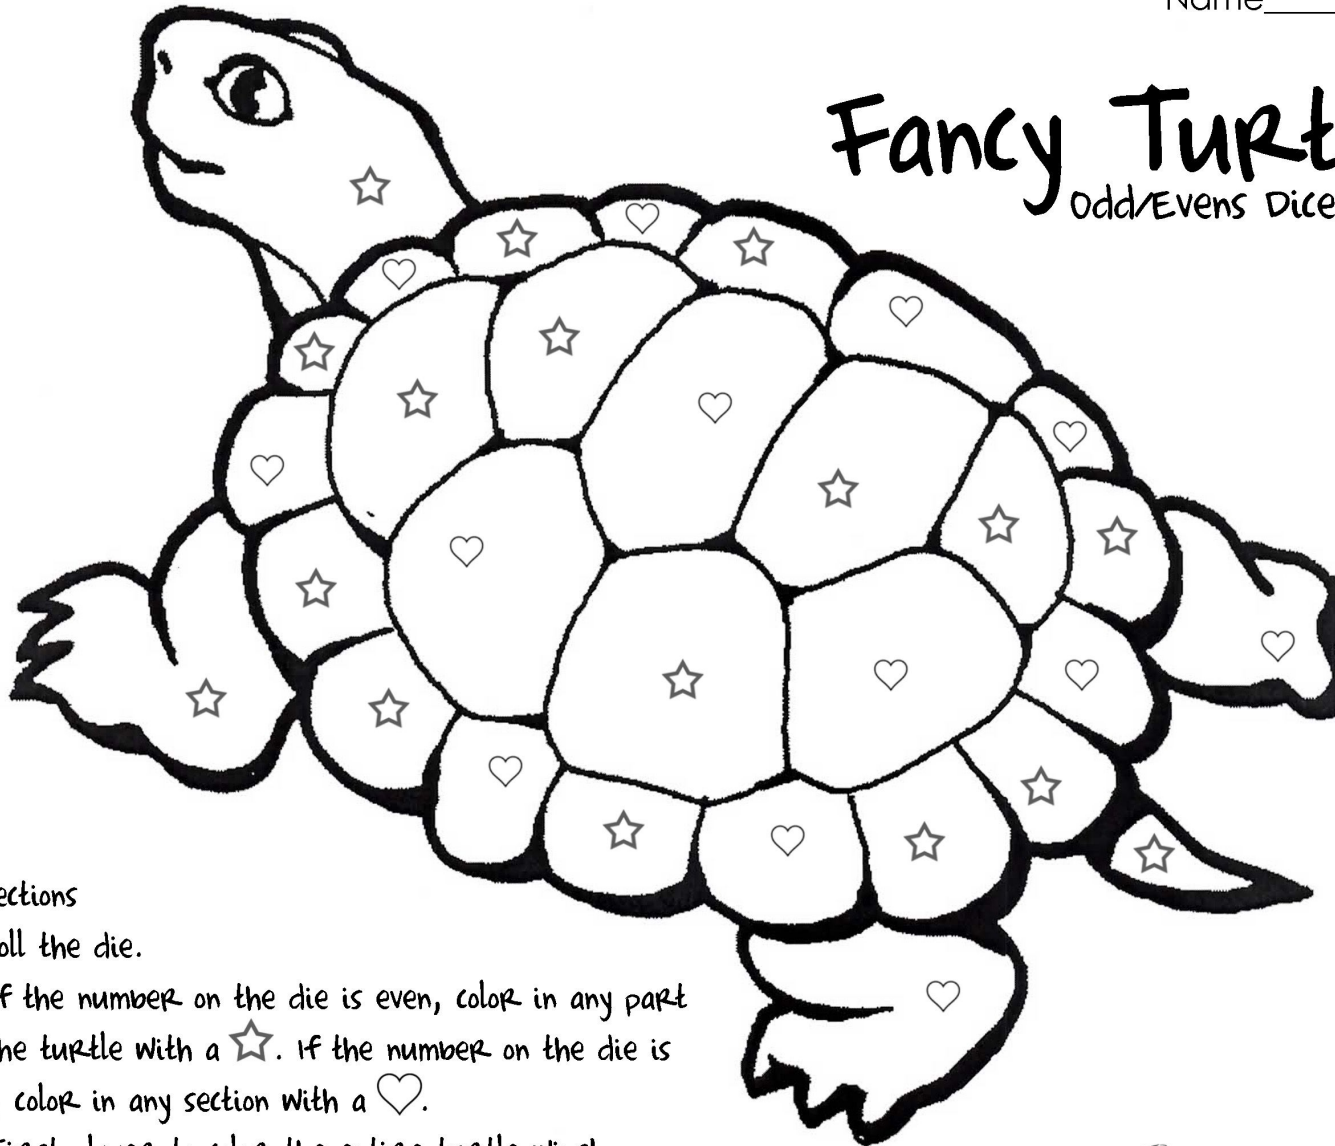

# Fancy Turtle!

Odd/Evens Dice Game

## Directions

1. Roll the die.
2. If the number on the die is even, color in any part of the turtle with a ☆. If the number on the die is odd, color in any section with a ♥.
3. First player to color the entire turtle wins!