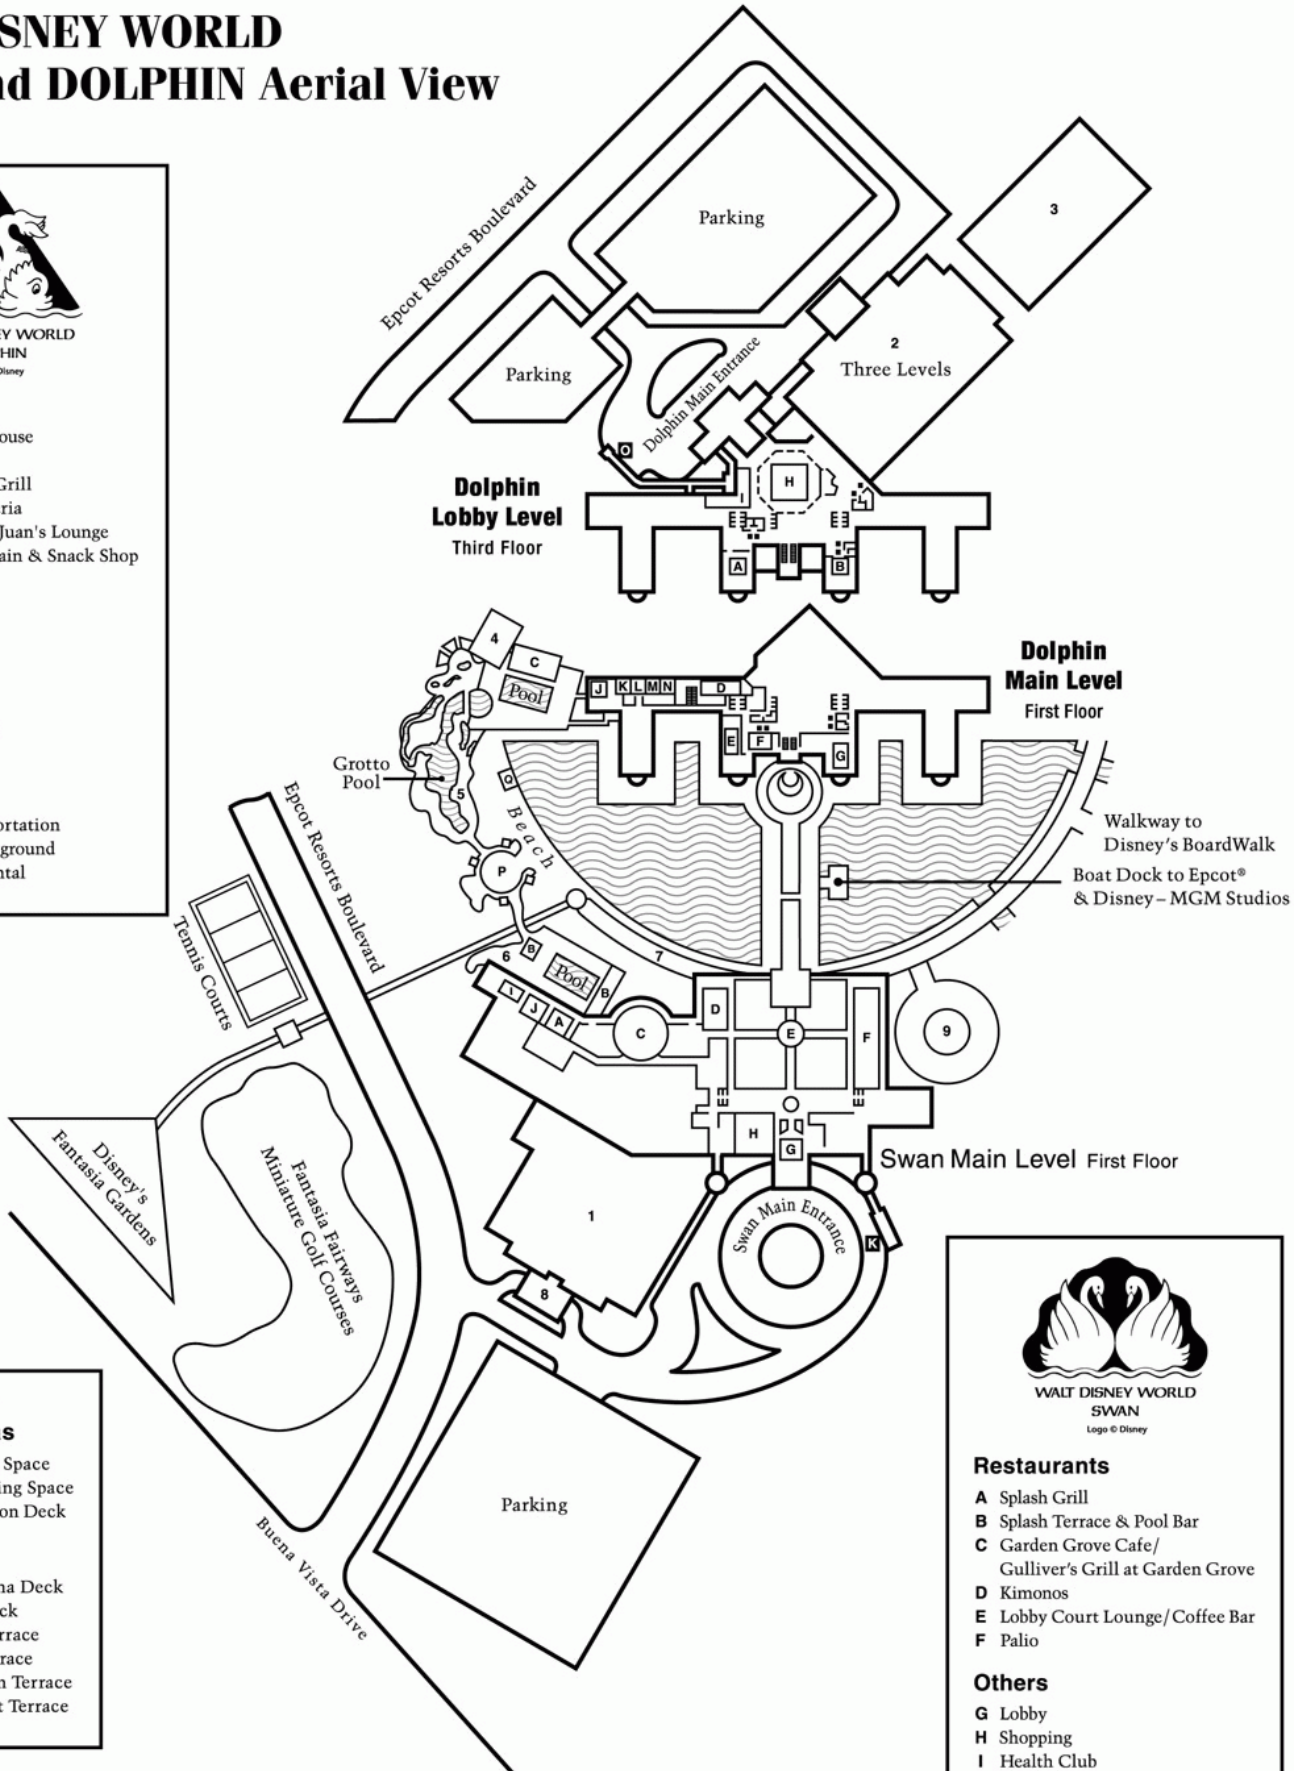

# WALT DISNEY WORLD SWAN and DOLPHIN Aerial View

WALT DISNEY WORLD  
DOLPHIN  
Logo © Disney

**Restaurants**

- A Shula's Steak House
- B Copa Banana
- C Cabana Bar & Grill
- D Tubbi's Buffeteria
- E Juan & Only's/Juan's Lounge
- F Dolphin Fountain & Snack Shop
- G Coral Cafe

**Others**

- H Lobby
- I Shopping
- J Health Club
- K Camp Dolphin
- L Beauty Salon
- M Launderette
- N Game Room
- O Disney Transportation
- P Children's Playground
- Q Water Craft Rental

**Convention/  
Meeting Areas**

1. Swan - Meeting Space
2. Dolphin - Meeting Space
3. Dolphin - Pavilion Deck

**Outdoor**

4. Dolphin - Cabana Deck
5. Grotto Pool Deck
6. Swan - Swan Terrace
7. Swan - Lake Terrace
8. Swan - Ballroom Terrace
9. Swan - Crescent Terrace

WALT DISNEY WORLD  
SWAN  
Logo © Disney

**Restaurants**

- A Splash Grill
- B Splash Terrace & Pool Bar
- C Garden Grove Cafe/  
Gulliver's Grill at Garden Grove
- D Kimonos
- E Lobby Court Lounge/Coffee Bar
- F Palio