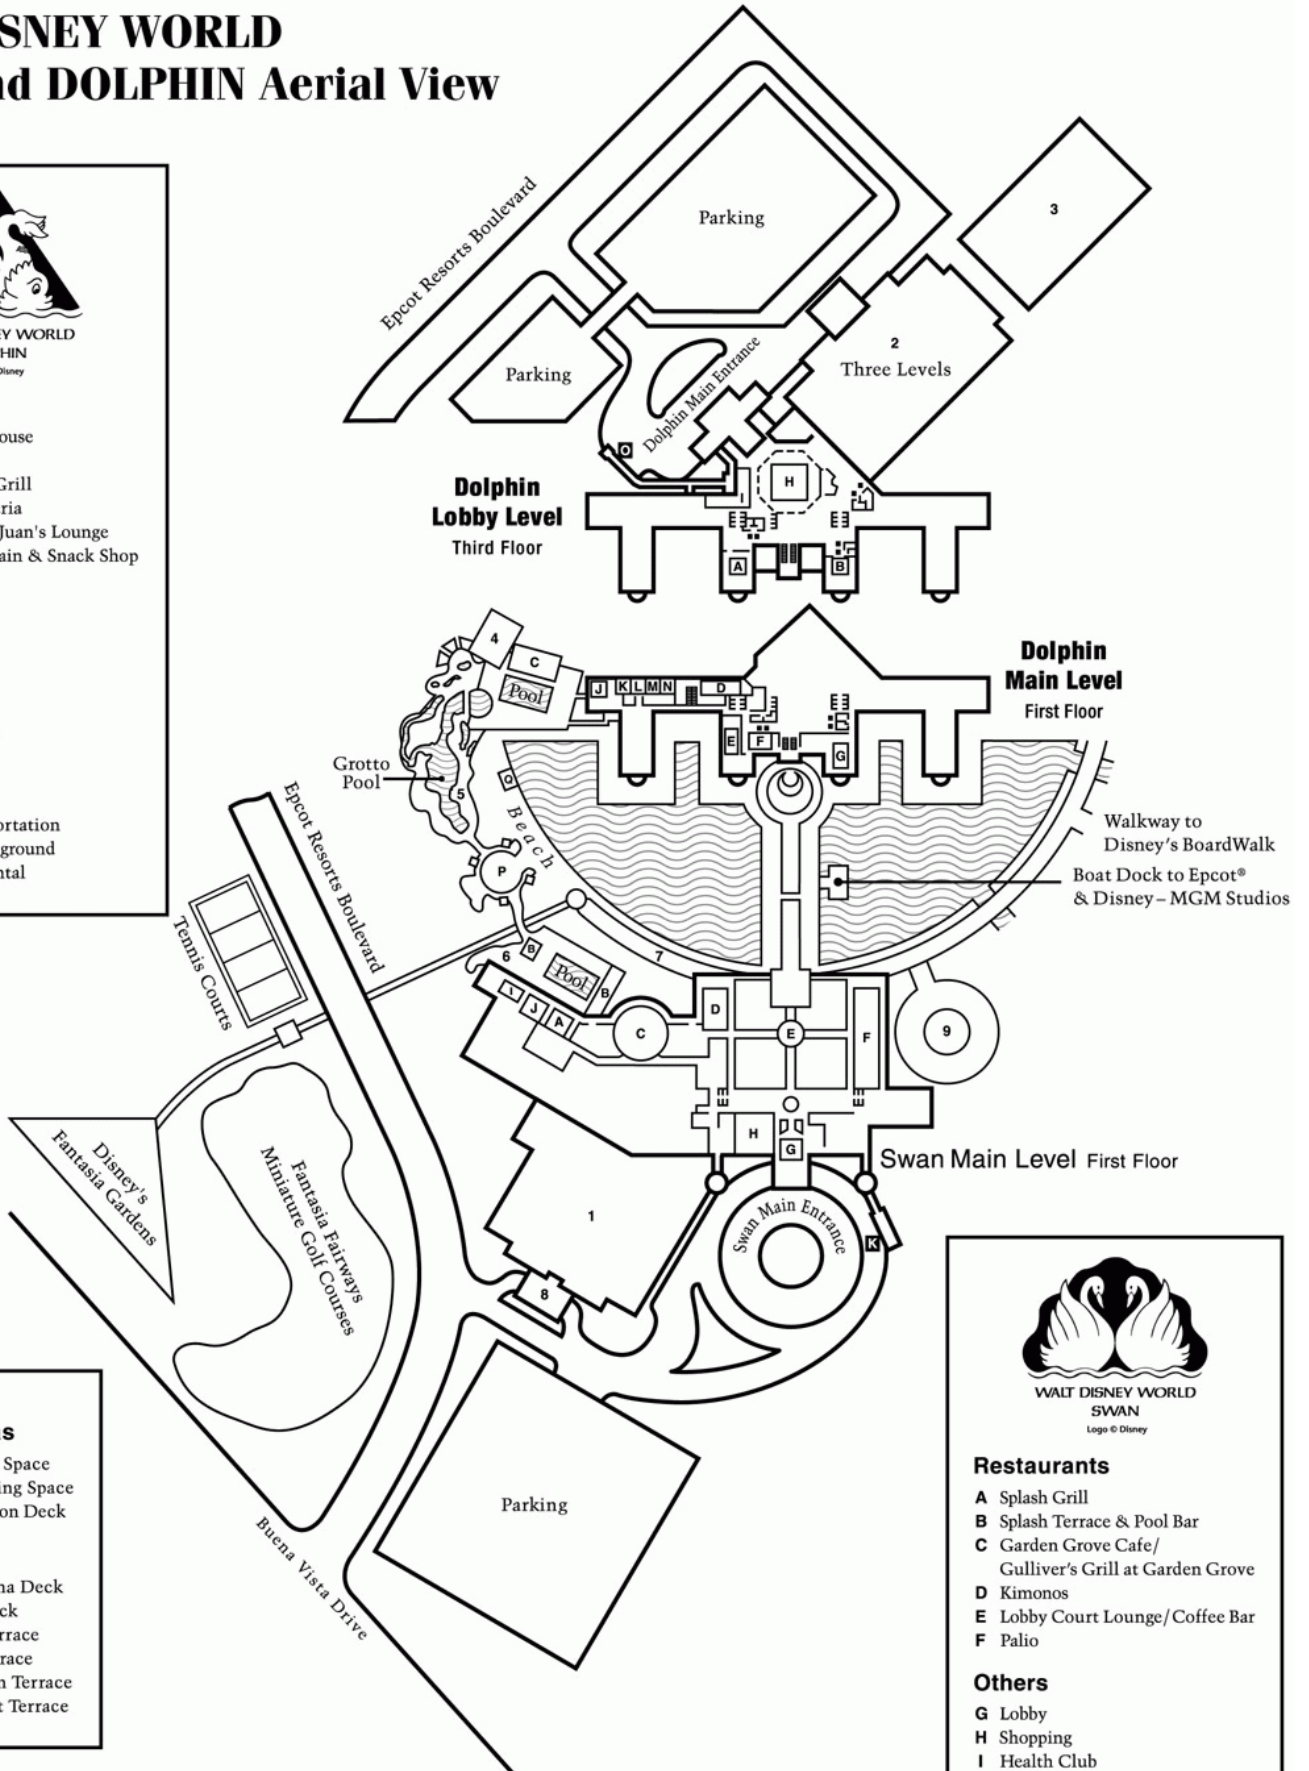

WALT DISNEY WORLD SWAN and DOLPHIN Aerial View

WALT DISNEY WORLD
DOLPHIN
Logo © Disney

Restaurants

- A Shula's Steak House
- B Copa Banana
- C Cabana Bar & Grill
- D Tubbi's Buffeteria
- E Juan & Only's/Juan's Lounge
- F Dolphin Fountain & Snack Shop
- G Coral Cafe

Others

- H Lobby
- I Shopping
- J Health Club
- K Camp Dolphin
- L Beauty Salon
- M Launderette
- N Game Room
- O Disney Transportation
- P Children's Playground
- Q Water Craft Rental

**Convention/
Meeting Areas**

1. Swan - Meeting Space
2. Dolphin - Meeting Space
3. Dolphin - Pavilion Deck

Outdoor

4. Dolphin - Cabana Deck
5. Grotto Pool Deck
6. Swan - Swan Terrace
7. Swan - Lake Terrace
8. Swan - Ballroom Terrace
9. Swan - Crescent Terrace

WALT DISNEY WORLD
SWAN
Logo © Disney

Restaurants

- A Splash Grill
- B Splash Terrace & Pool Bar
- C Garden Grove Cafe/
Gulliver's Grill at Garden Grove
- D Kimonos
- E Lobby Court Lounge/Coffee Bar
- F Palio