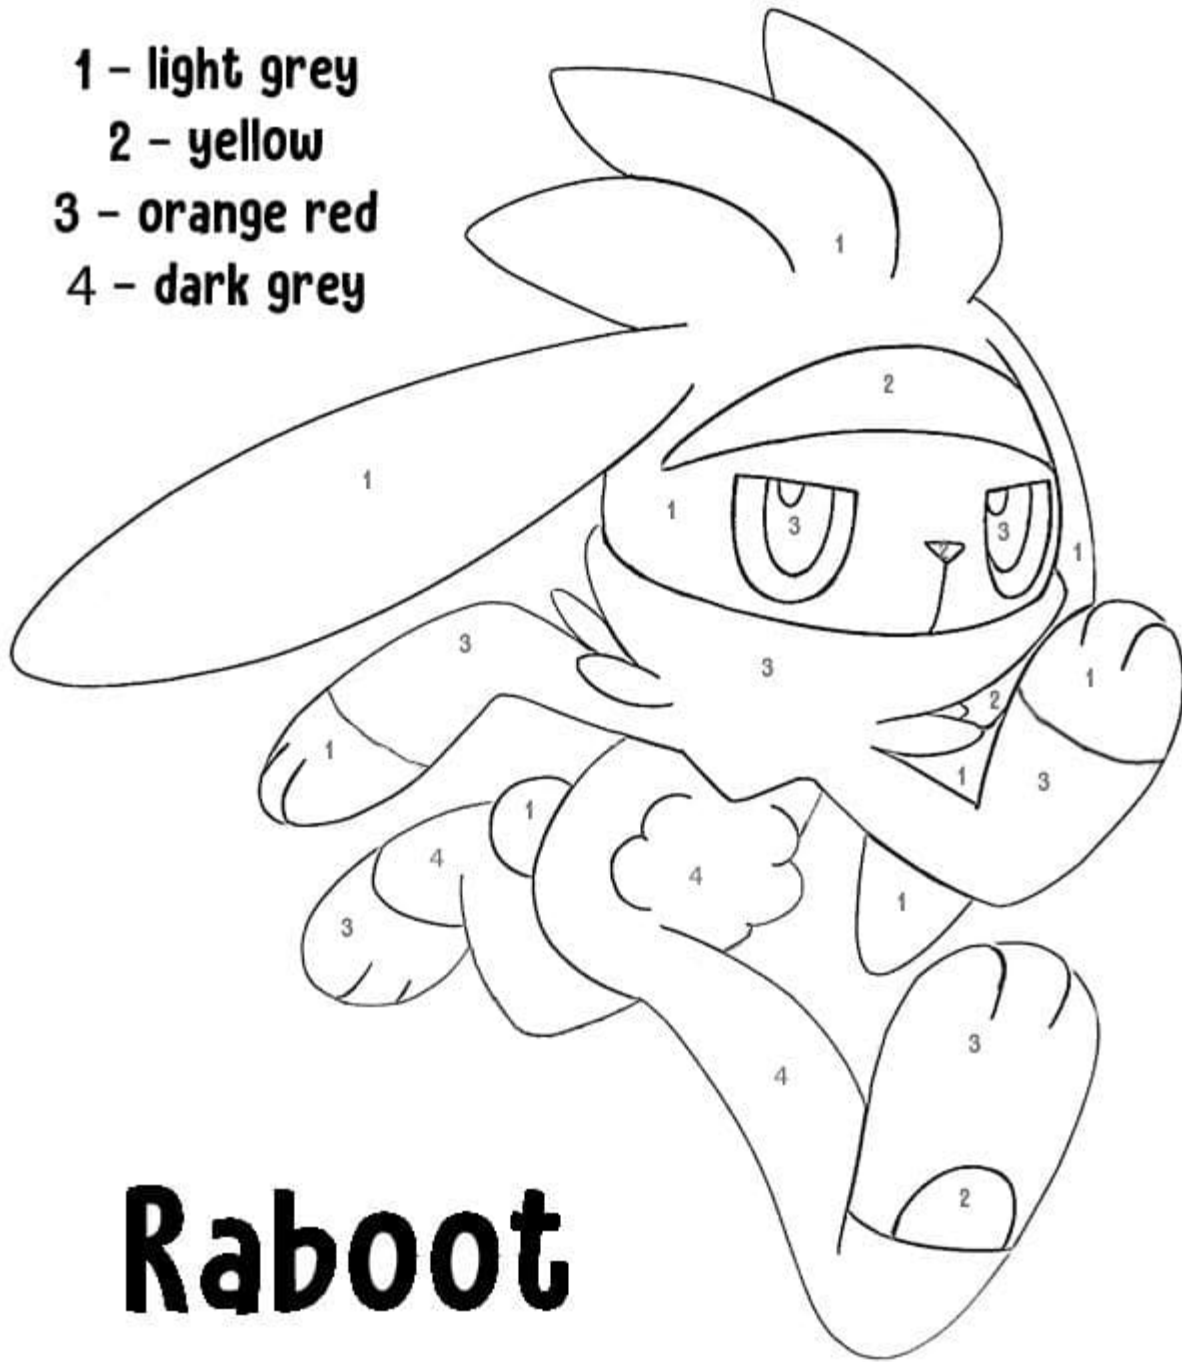

- 1 - light grey
- 2 - yellow
- 3 - orange red
- 4 - dark grey

**Raboot**