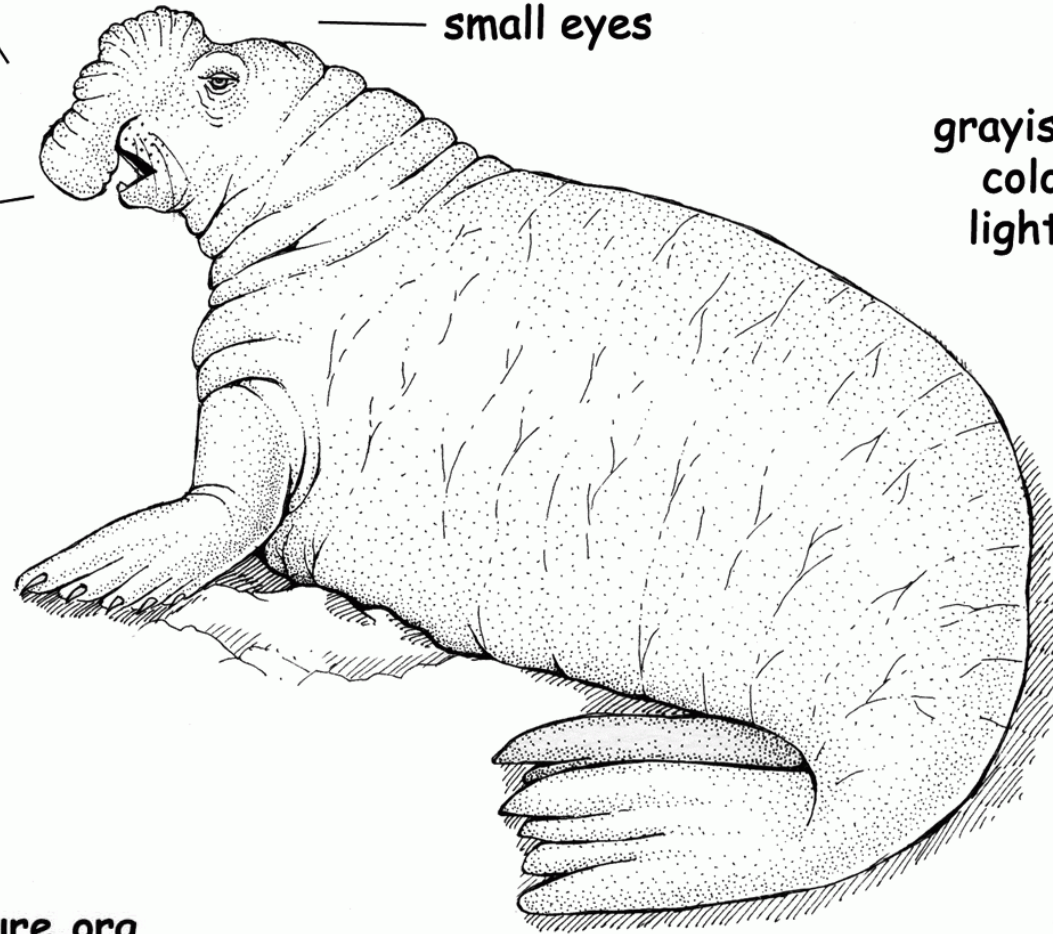

Southern Elephant Seal

Mirounga leonina

fleshy elephant
truck-like nose

small ears

small eyes

sharp teeth

grayish brown in
color with a
lighter chest

clawed front
flippers