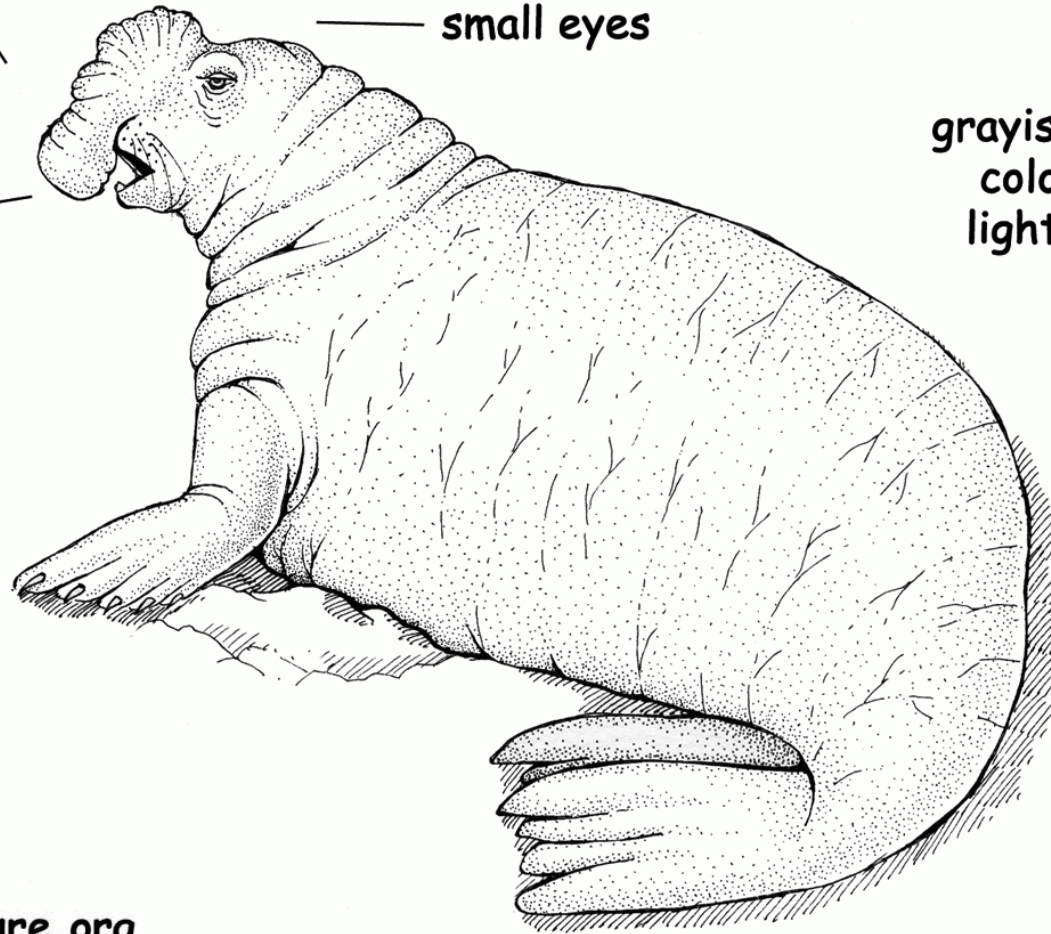

Southern Elephant Seal

Mirounga leonina

fleshy elephant
truck-like nose

small ears

small eyes

sharp teeth

grayish brown in
color with a
lighter chest

clawed front
flippers