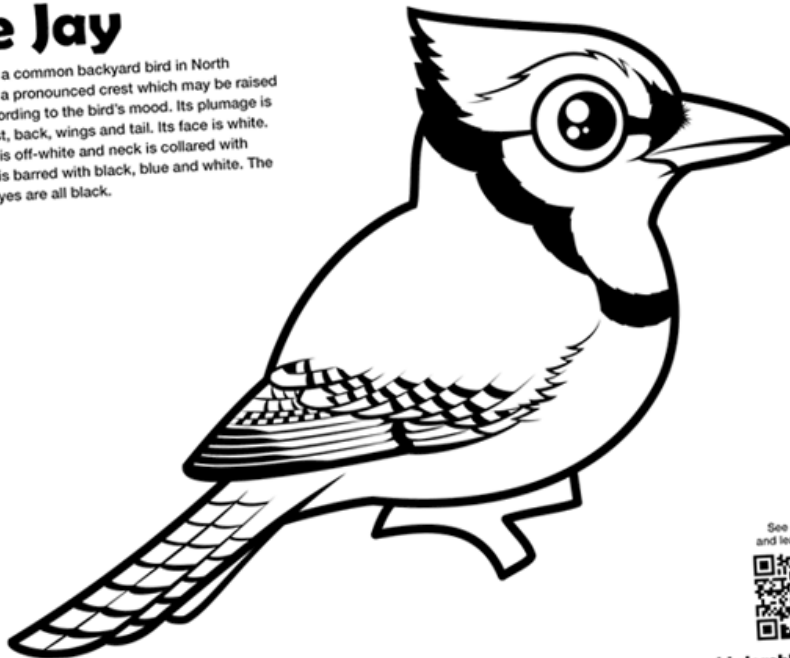

# Northern Cardinal

The Northern Cardinal is a common mid-sized songbird across the eastern United States. Males are brilliant red with a black face. The female is mostly grayish brown with a slight reddish tint on the wings. The bill is red and the feet are a dark pink-brown.

© Birdorable

# Blue Jay

The Blue Jay is a common backyard bird in North America. It has a pronounced crest which may be raised or lowered according to the bird's mood. Its plumage is blue in the crest, back, wings and tail. Its face is white. The underside is off-white and neck is collared with black. The tail is barred with black, blue and white. The bill, legs and eyes are all black.