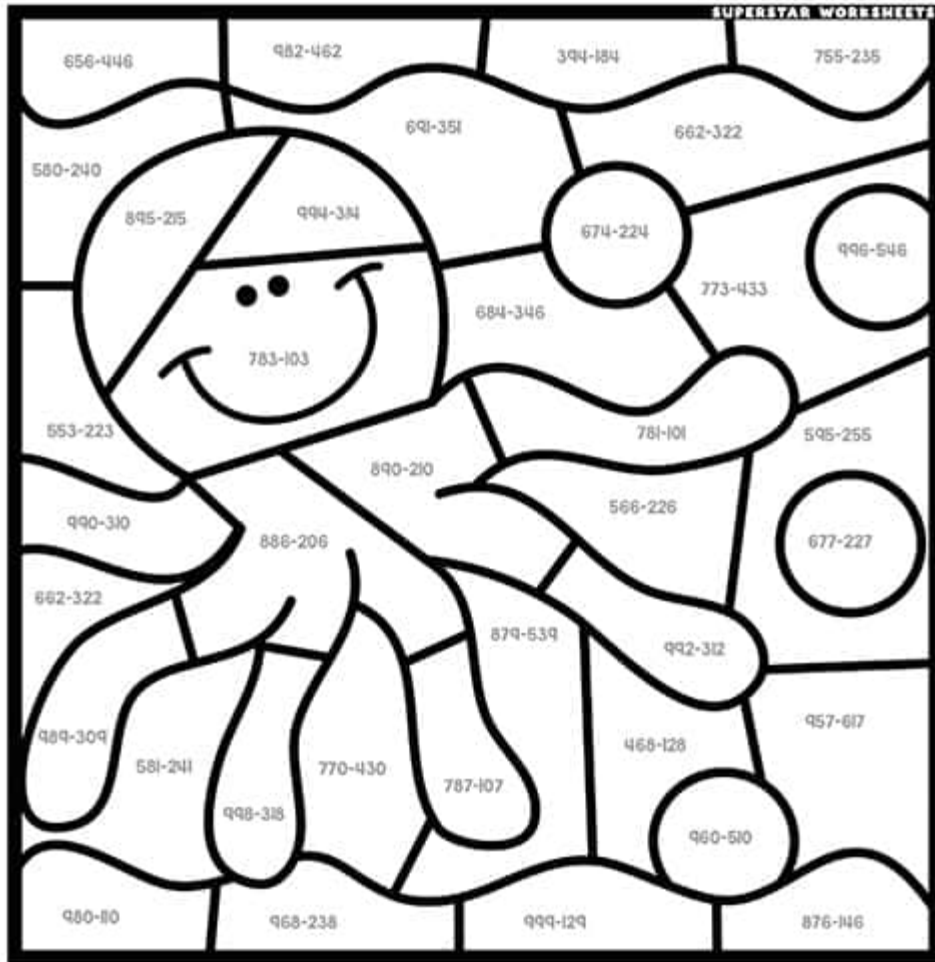

# COLOR BY SUBTRACTION

Follow the color guide to color the picture below.

- 680 = purple   210 = yellow   730 = pink  
340 = blue   450 = white  
520 = green   870 = orange

Images © Little Red Creative Clips