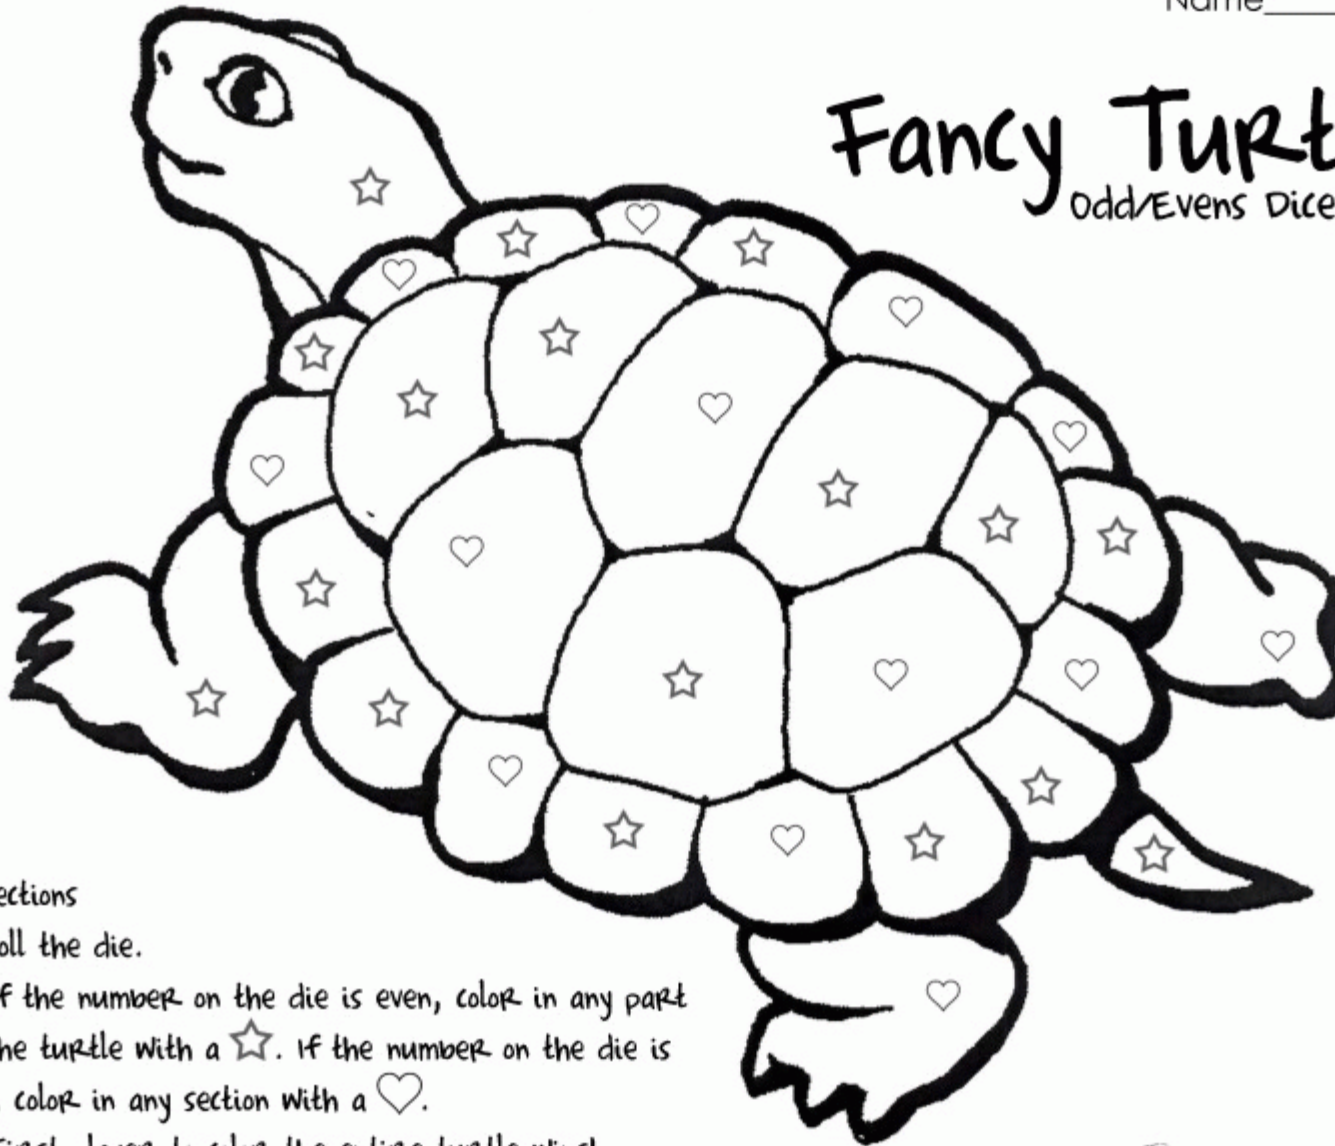

# Fancy Turtle!

Odd/Evens Dice Game

## Directions

1. Roll the die.
2. If the number on the die is even, color in any part of the turtle with a ☆. If the number on the die is odd, color in any section with a ♥.
3. First player to color the entire turtle wins!