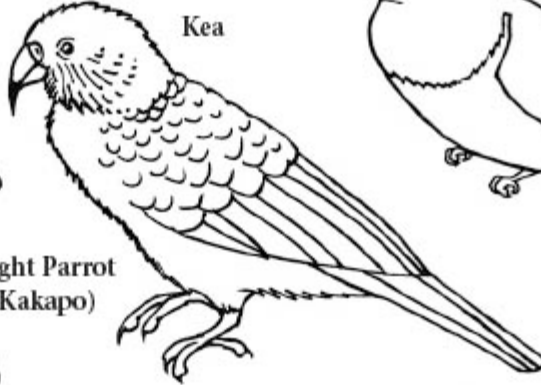

Birds of New Zealand

Yellow-crowned
Parakeet

New Zealand Pigeon
(Kereru)

Kea

Night Parrot
(Kakapo)

Bush Hen (Weka)

Takahe

Yellow-eyed
Penguin

Wattlebird
(Kokako)

Kiwi

Yellowhead
(Mohua)

Saddleback
(Tieke)

©Sheri Amsel
www.exploringnature.org