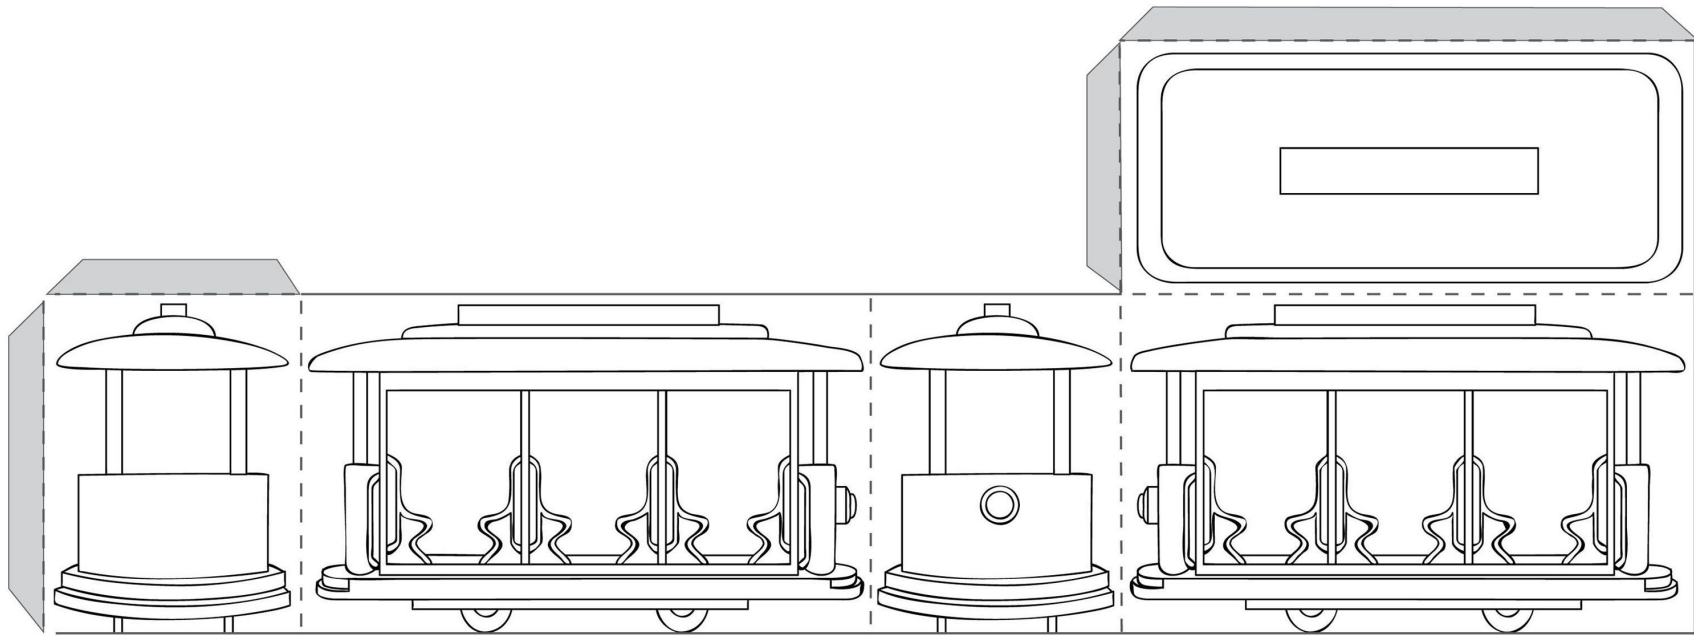

Daniel Tiger's Neighborhood

Watch weekdays at
10AM on KCPT Kids!

Foldable Trolley

kcptkids.org

PBSkids.org/daniel

© The Fred Rogers Company. All rights reserved.
The PBS KIDS logo is a registered mark of PBS and is used with permission