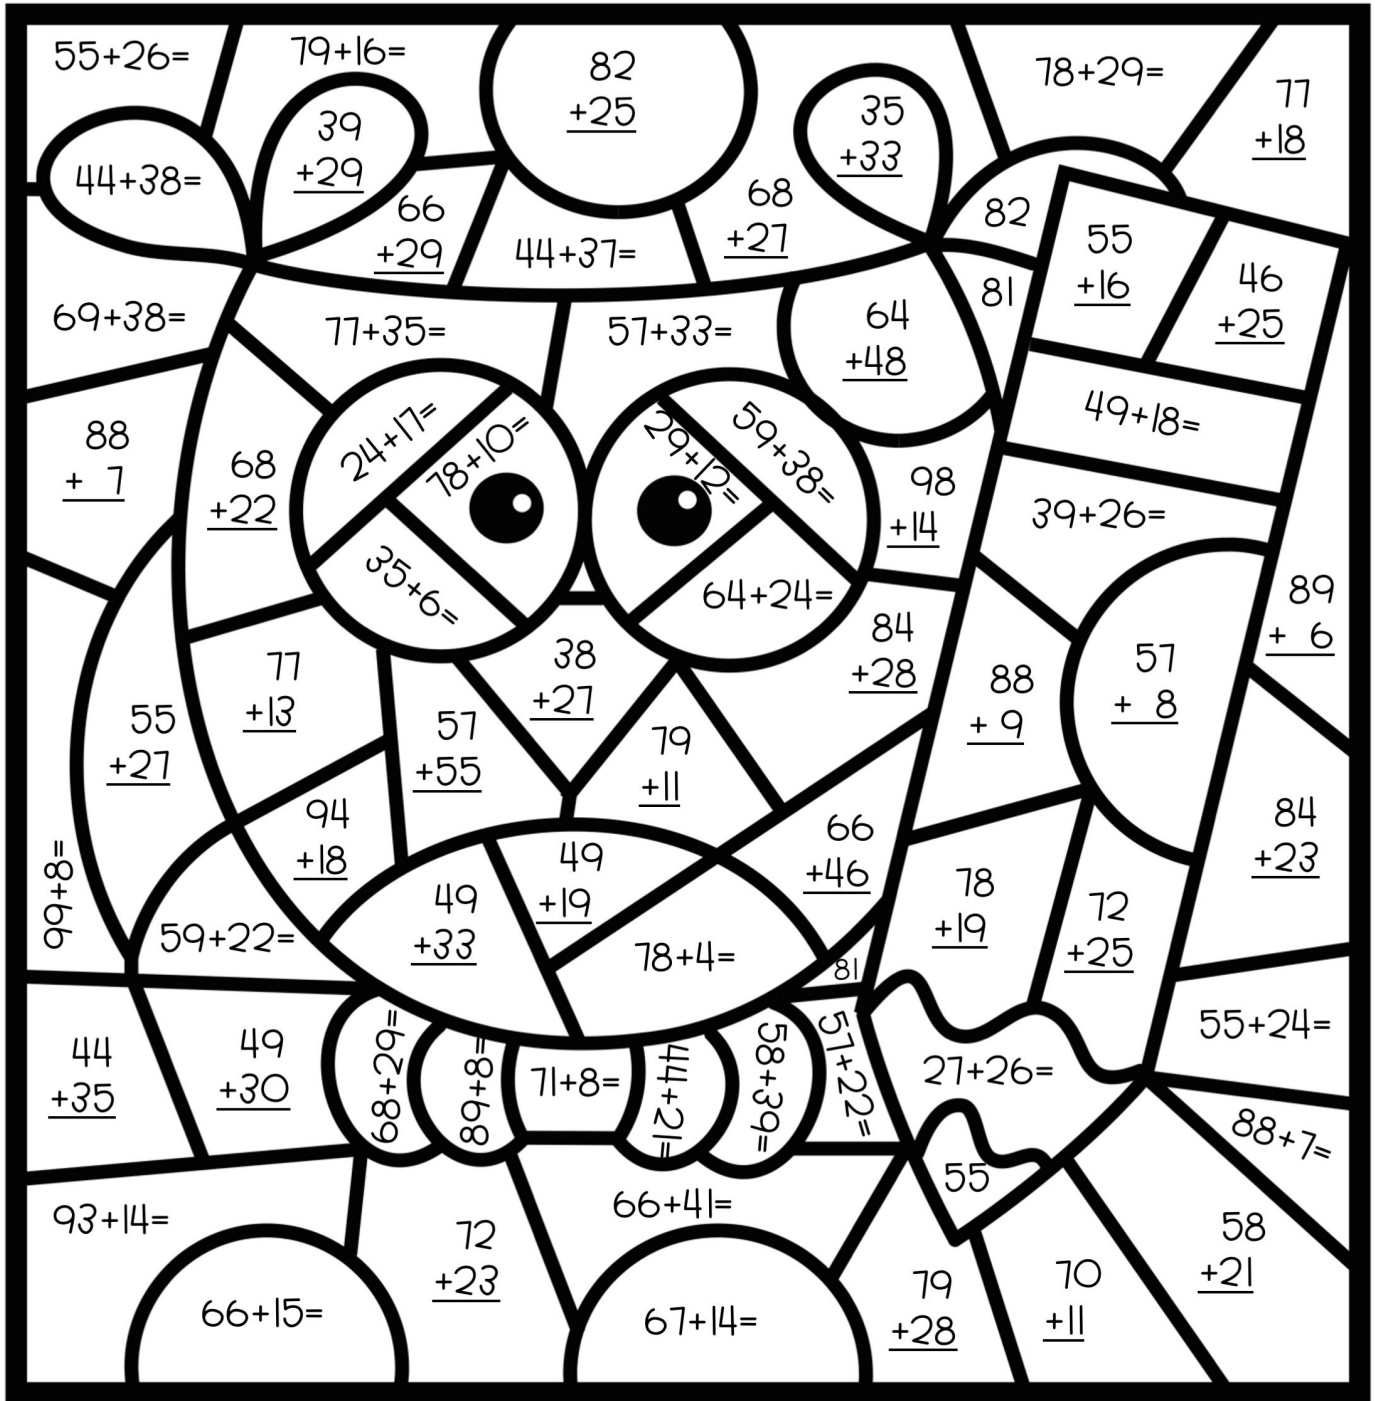

# DOUBLE digit addition

Name: \_\_\_\_\_

Black: 55

Blue: 81, 95, 107

Brown: 79

Gray: 67

Orange: 68, 82

Pink: 71

Red: 90, 112

Tan: 53

White: 41, 88

Yellow: 65, 97