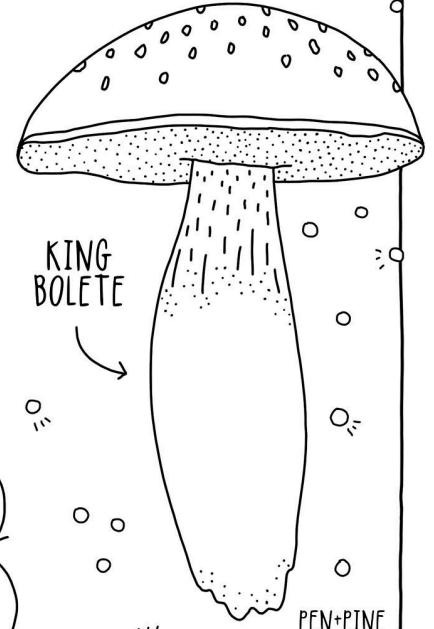

# WILD EDIBLE MUSHROOMS

MATSUTAKE

HEN-OF-THE-WOODS

GYPSY MUSHROOM

WHITE MUSHROOM

KING BOLETE

PEN+PINE