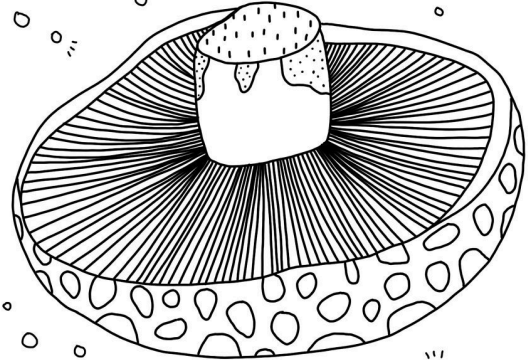

HEDGEHOG MUSHROOM

MOREL

SHIITAKE

BLACK CHANTERELLE

CHANTERELLE

PORTOBELLO

# WILD EDIBLE MUSHROOMS

MATSUTAKE

HEN-OF-THE-WOODS

GYPSY MUSHROOM

WHITE MUSHROOM

KING BOLETE

PEN+PINE