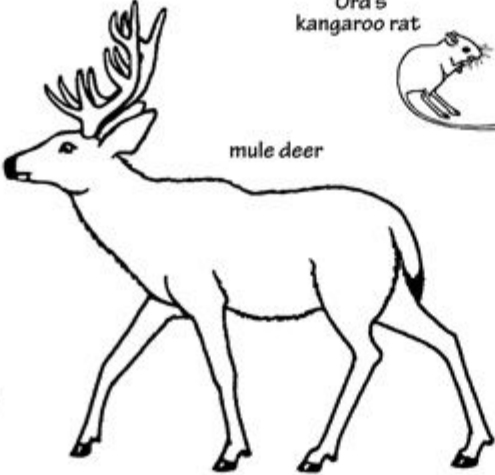

# Color the Washington Mammals

big brown bat

Ord's kangaroo rat

mule deer

black bear

red fox

river otter

yellow-bellied marmot

badger

beaver

mountain goat

bobcat

coyote

©Sheri Amsel

[www.exploringnature.org](http://www.exploringnature.org)