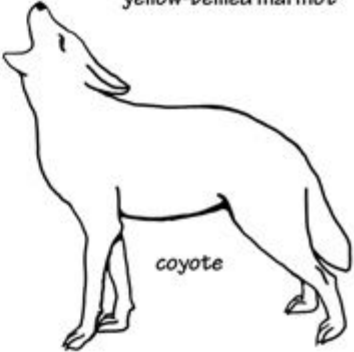

# Color the Washington Mammals

big brown bat

Ord's kangaroo rat

mule deer

black bear

red fox

river otter

yellow-bellied marmot

badger

beaver

mountain goat

bobcat

coyote

©Sheri Amsel

[www.exploringnature.org](http://www.exploringnature.org)