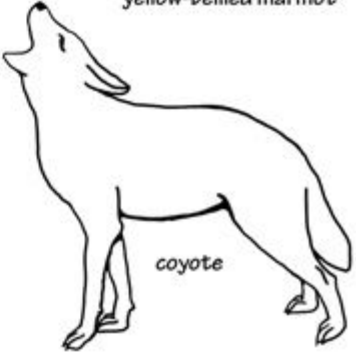

# Color the Washington Mammals

big brown bat

Ord's kangaroo rat

mule deer

black bear

red fox

river otter

yellow-bellied marmot

badger

beaver

mountain goat

bobcat

coyote

©Sheri Amsel

[www.exploringnature.org](http://www.exploringnature.org)