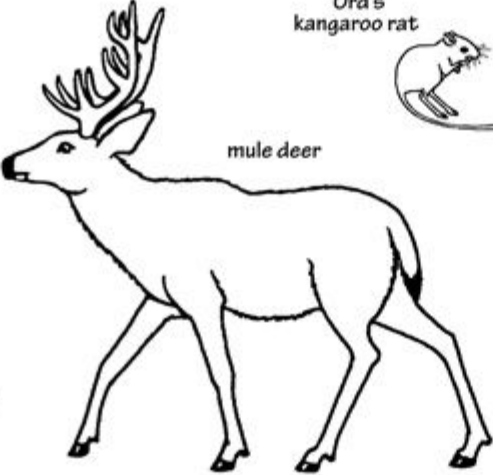

# Color the Washington Mammals

big brown bat

Ord's kangaroo rat

mule deer

black bear

red fox

river otter

yellow-bellied marmot

badger

beaver

mountain goat

bobcat

coyote

©Sheri Amsel

[www.exploringnature.org](http://www.exploringnature.org)