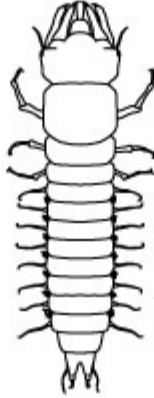

Common Stream Critters

* These insects will transform into winged fliers when they mature

Mayfly *

Hellgrammite *

Caddisfly *

Giant Water Bug

Beetle Larvae

Creeping Water Bug

Beetle

Alderfly *

Water Boatman

Stonefly *

Dragonfly*

Damselfly *

Worm

Mite

Fly *

© Christine Elder. All drawings created by observing live specimens from local creeks