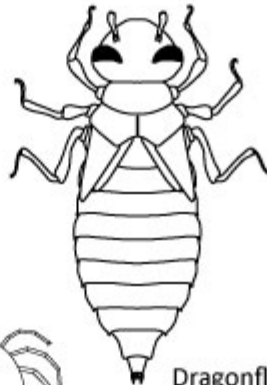

Common Stream Critters

* These insects will transform into winged fliers when they mature

Mayfly *

Hellgrammite *

Caddisfly *

Giant Water Bug

Beetle Larvae

Creeping Water Bug

Beetle

Alderfly *

Water Boatman

Stonefly *

Dragonfly*

Damselfly *

Worm

Mite

Fly *

© Christine Elder. All drawings created by observing live specimens from local creeks