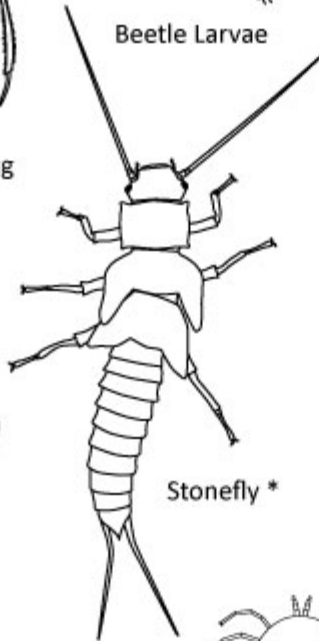

Common Stream Critters

* These insects will transform into winged fliers when they mature

Mayfly *

Hellgrammite *

Caddisfly *

Giant Water Bug

Beetle Larvae

Creeping Water Bug

Beetle

Alderfly *

Water Boatman

Stonefly *

Dragonfly*

Damselfly *

Worm

Mite