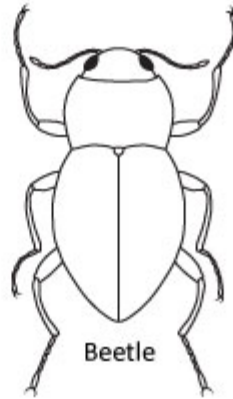

Common Stream Critters

* These insects will transform into winged fliers when they mature

Mayfly *

Hellgrammite *

Caddisfly *

Giant Water Bug

Beetle Larvae

Creeping Water Bug

Beetle

Alderfly *

Water Boatman

Stonefly *

Dragonfly*

Damselfly *

Worm

Mite