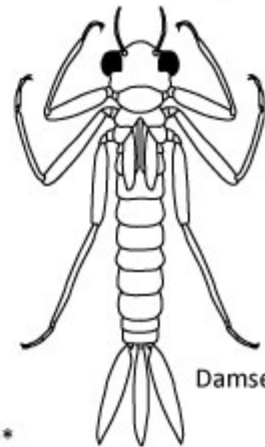

Common Stream Critters

* These insects will transform into winged fliers when they mature

Mayfly *

Hellgrammite *

Caddisfly *

Giant Water Bug

Beetle Larvae

Creeping Water Bug

Beetle

Alderfly *

Water Boatman

Stonefly *

Dragonfly*

Damselfly *

Worm

Mite

Fly *

© Christine Elder. All drawings created by observing live specimens from local creeks