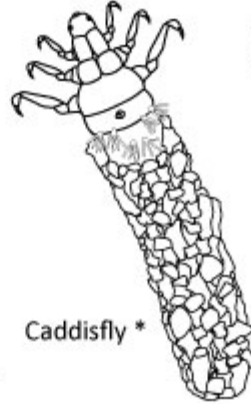

Common Stream Critters

* These insects will transform into winged fliers when they mature

Mayfly *

Hellgrammite *

Caddisfly *

Giant Water Bug

Beetle Larvae

Creeping Water Bug

Beetle

Alderfly *

Water Boatman

Stonefly *

Dragonfly*

Damselfly *

Worm

Mite