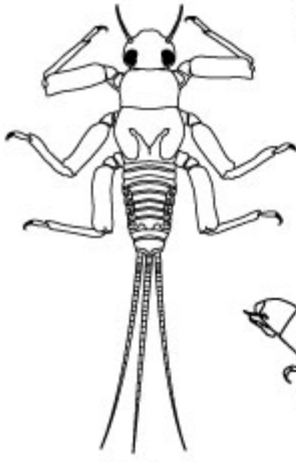

Common Stream Critters

* These insects will transform into winged fliers when they mature

Mayfly *

Hellgrammite *

Caddisfly *

Giant Water Bug

Beetle Larvae

Creeping Water Bug

Beetle

Alderfly *

Water Boatman

Stonefly *

Dragonfly*

Damselfly *

Worm

Mite

Fly *

© Christine Elder. All drawings created by observing live specimens from local creeks