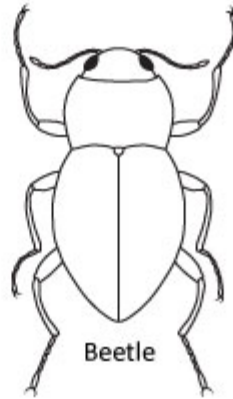

Common Stream Critters

* These insects will transform into winged fliers when they mature

Mayfly *

Hellgrammite *

Caddisfly *

Giant Water Bug

Beetle Larvae

Beetle

Alderfly *

Creeping Water Bug

Stonefly *

Water Boatman

Dragonfly*

Damselfly *

Worm

Mite