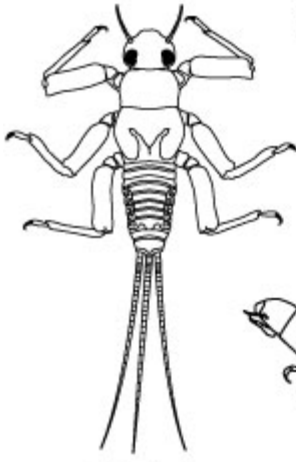

Common Stream Critters

* These insects will transform into winged fliers when they mature

Mayfly *

Hellgrammite *

Caddisfly *

Giant Water Bug

Beetle Larvae

Beetle

Alderfly *

Creeping Water Bug

Stonefly *

Water Boatman

Dragonfly*

Damselfly *

Worm

Mite

Fly *

© Christine Elder. All drawings created by observing live specimens from local creeks