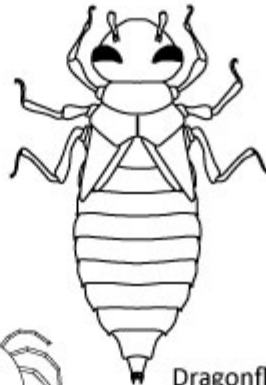

Common Stream Critters

* These insects will transform into winged fliers when they mature

Mayfly *

Hellgrammite *

Caddisfly *

Giant Water Bug

Beetle Larvae

Beetle

Alderfly *

Creeping Water Bug

Stonefly *

Water Boatman

Dragonfly*

Damselfly *

Worm

Mite

Fly *

© Christine Elder. All drawings created by observing live specimens from local creeks