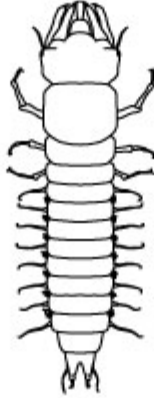

Common Stream Critters

* These insects will transform into winged fliers when they mature

Mayfly *

Hellgrammite *

Caddisfly *

Giant Water Bug

Beetle Larvae

Beetle

Alderfly *

Creeping Water Bug

Stonefly *

Water Boatman

Dragonfly*

Damselfly *

Worm

Mite

Fly *

© Christine Elder. All drawings created by observing live specimens from local creeks