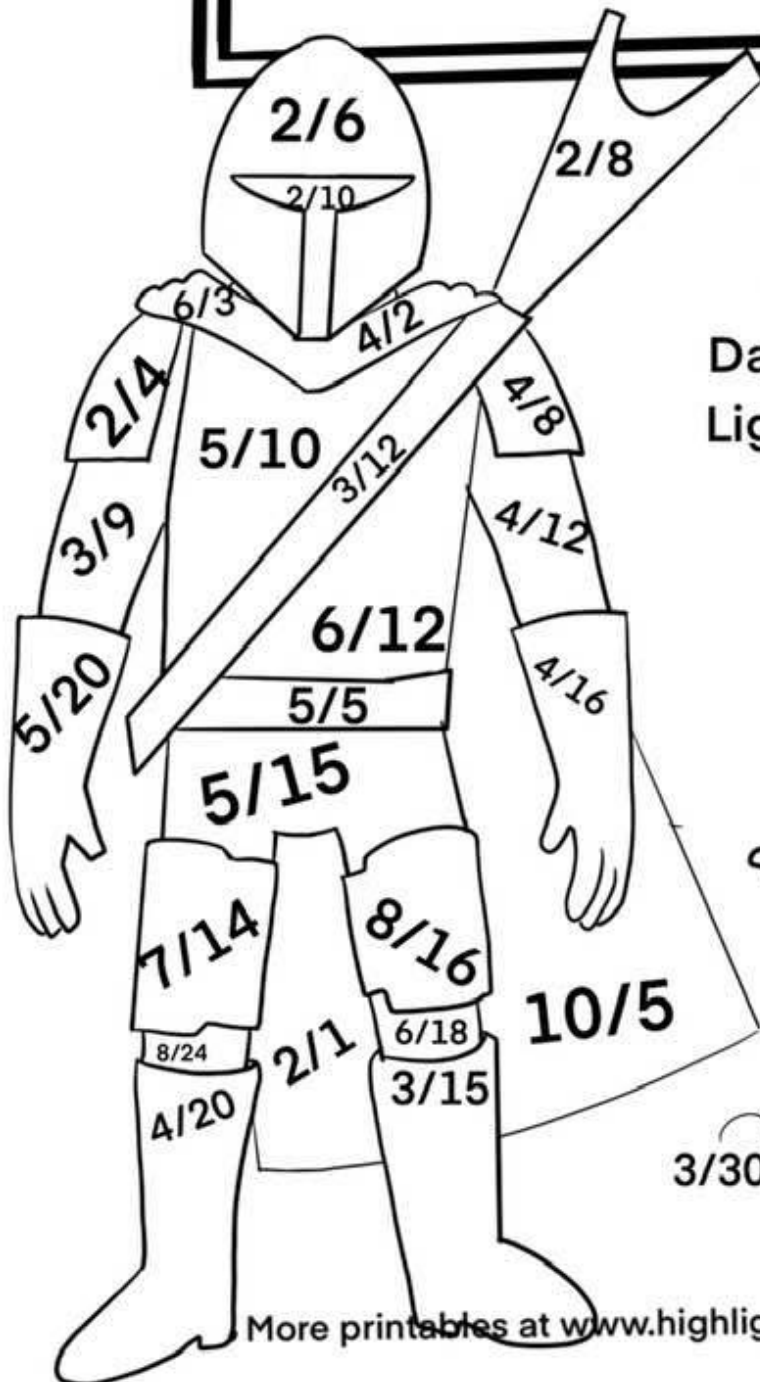

Mandalorian and Baby Yoda fraction fun!

Reduce fractions to color in!

- Green $1/10$
- Dark brown $1/4$
- Light brown $1/2$
- Red 2
- Blue 1
- Grey $1/3$
- Black $1/5$

More printables at www.highlightsalongthe.way.com