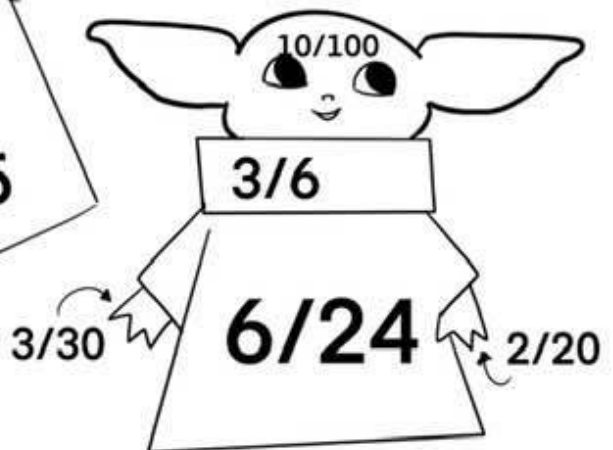

Mandalorian and Baby Yoda fraction fun!

Reduce fractions to color in!

- Green $1/10$
- Dark brown $1/4$
- Light brown $1/2$
- Red 2
- Blue 1
- Grey $1/3$
- Black $1/5$

More printables at www.highlightsalongthe.way.com