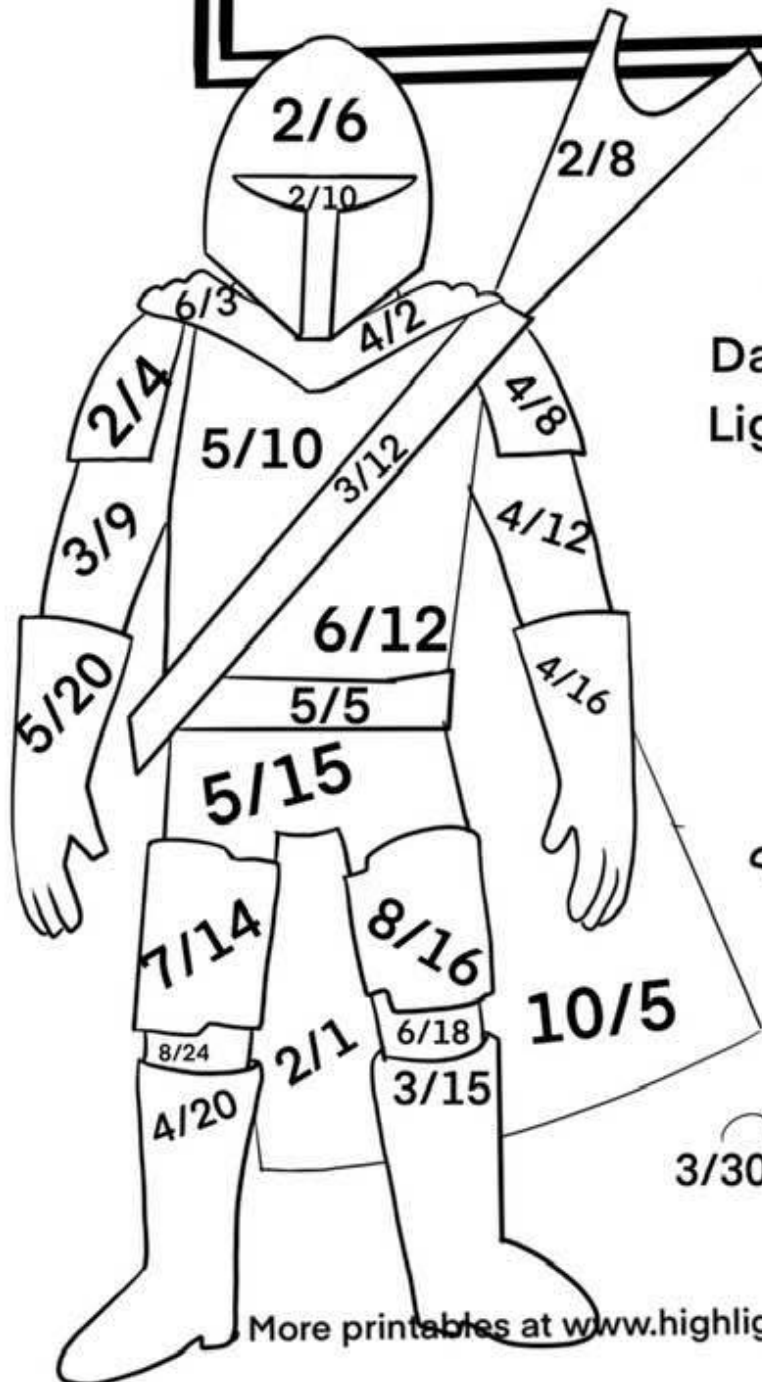

Mandalorian and Baby Yoda fraction fun!

Reduce fractions to color in!

- Green $1/10$
- Dark brown $1/4$
- Light brown $1/2$
- Red 2
- Blue 1
- Grey $1/3$
- Black $1/5$

More printables at www.highlightsalongthe.way.com