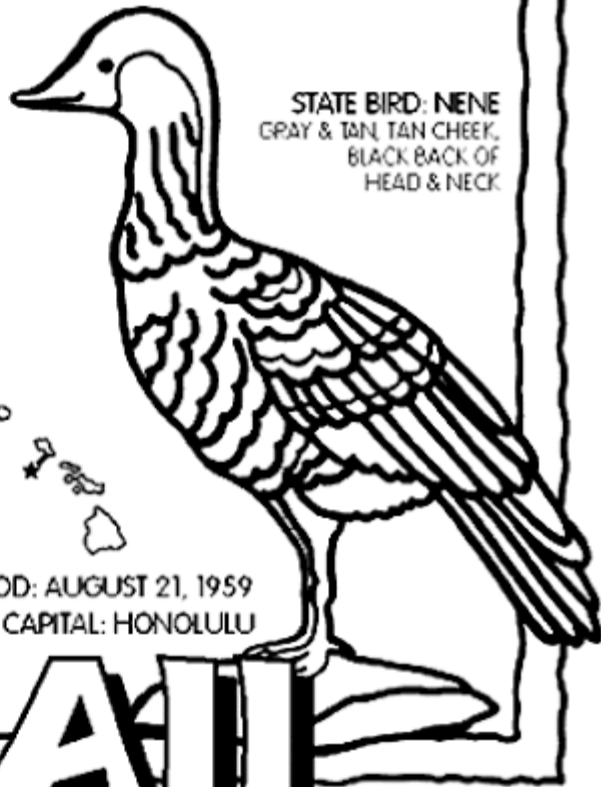

FLAG: WHITE, RED & BLUE STRIPES, RED CROSS WITH WHITE BORDER ON BLUE

STATE FLOWER: HIBISCUS  
YELLOW FLOWER, YELLOW &  
ORANGE CENTER, GREEN LEAVES

STATE BIRD: NENE  
GRAY & TAN, TAN CHEEK,  
BLACK BACK OF  
HEAD & NECK

STATEHOOD: AUGUST 21, 1959  
STATE CAPITAL: HONOLULU