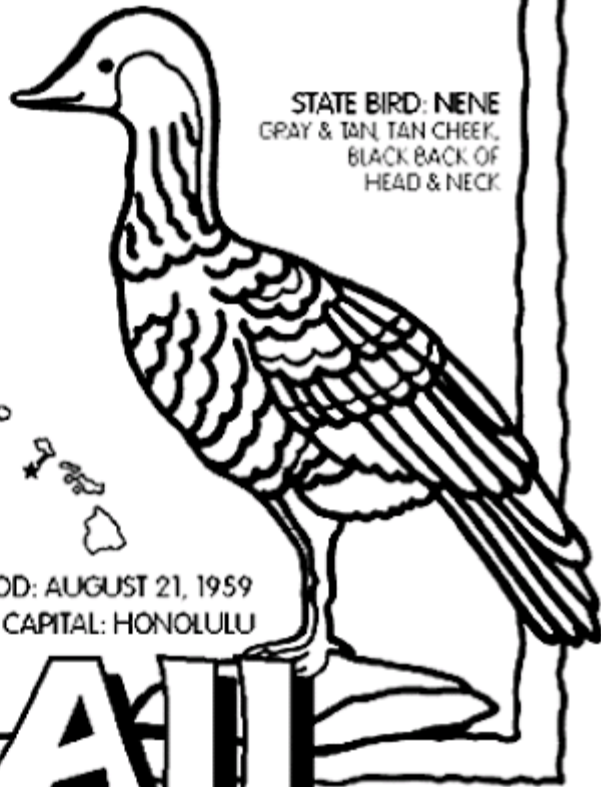

FLAG: WHITE, RED & BLUE STRIPES, RED CROSS WITH WHITE BORDER ON BLUE

STATE FLOWER: HIBISCUS
YELLOW FLOWER, YELLOW &
ORANGE CENTER, GREEN LEAVES

STATE BIRD: NENE
GRAY & TAN, TAN CHEEK,
BLACK BACK OF
HEAD & NECK

STATEHOOD: AUGUST 21, 1959
STATE CAPITAL: HONOLULU

HAWAII