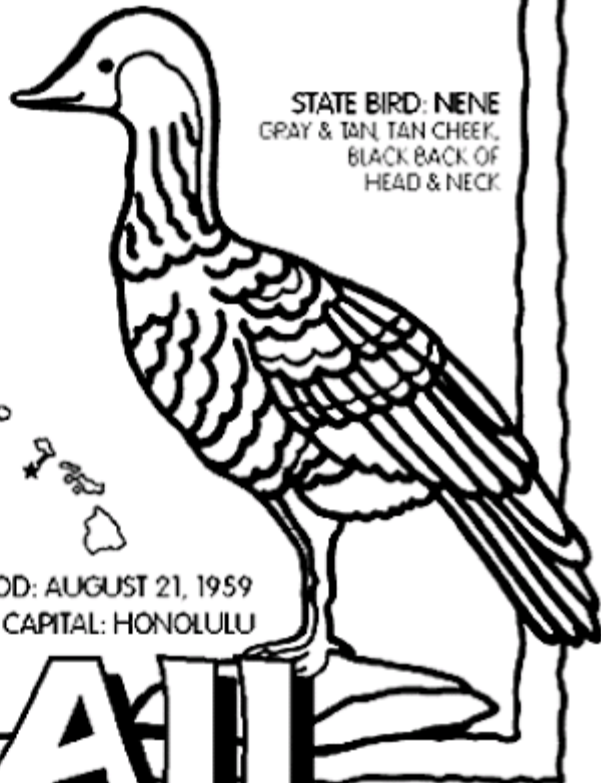

FLAG: WHITE, RED & BLUE STRIPES, RED CROSS WITH WHITE BORDER ON BLUE

STATE FLOWER: HIBISCUS  
YELLOW FLOWER, YELLOW &  
ORANGE CENTER, GREEN LEAVES

STATE BIRD: NENE  
GRAY & TAN, TAN CHEEK,  
BLACK BACK OF  
HEAD & NECK

STATEHOOD: AUGUST 21, 1959  
STATE CAPITAL: HONOLULU