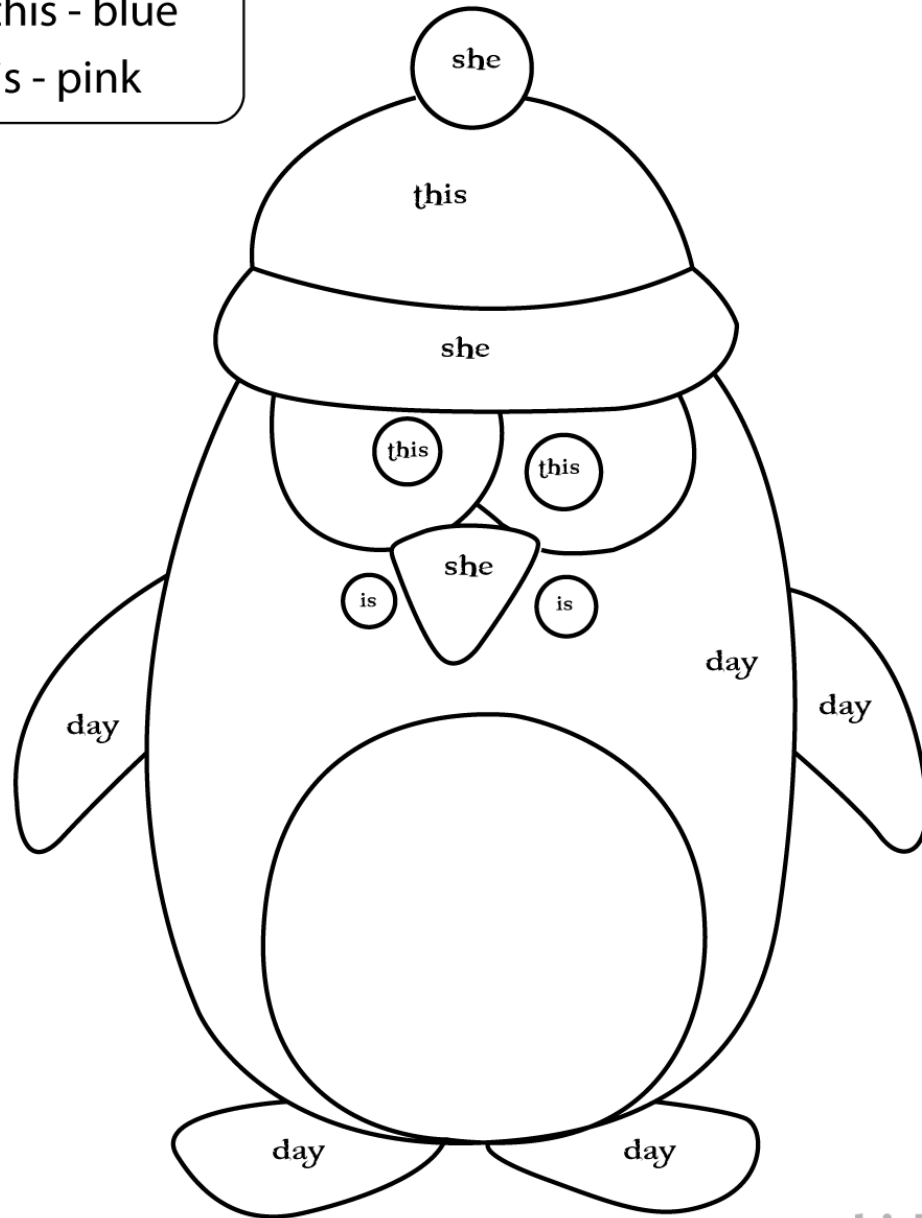

Color code

day - black

she - yellow

this - blue

is - pink

kidadl

Visit [www.kidadl.com](http://www.kidadl.com) for more free coloring pages