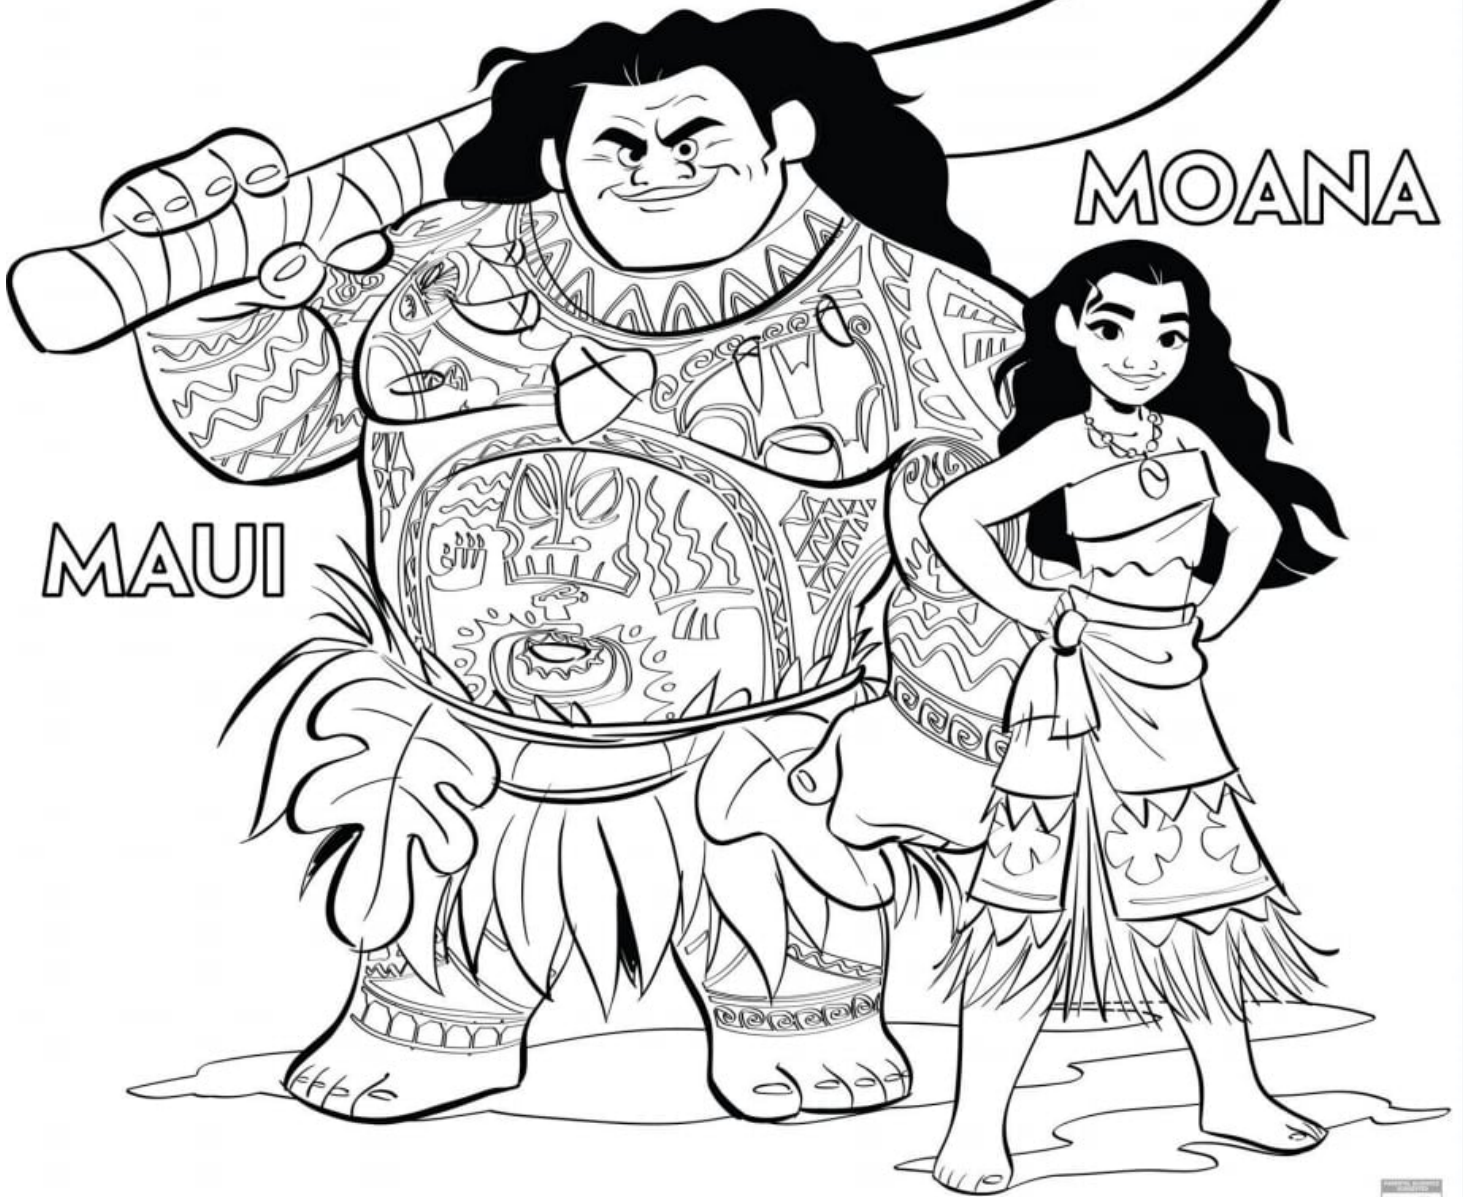

Disney
MOANA

NOVEMBER 23
IN 3D AND REAL D 3D

©DISNEY

PG