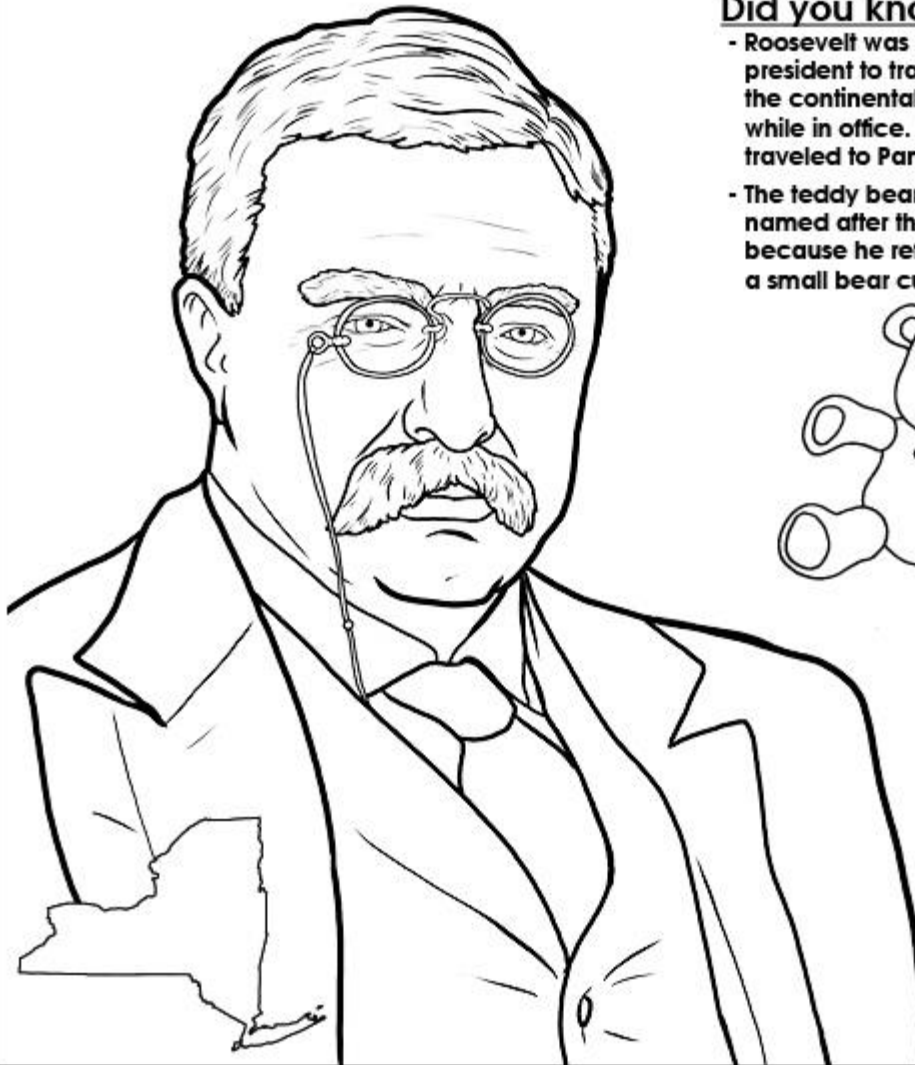

# THEODORE ROOSEVELT

Presidential term: September 14, 1901 – March 4, 1909

## Did you know?

- Roosevelt was the first president to travel outside of the continental United States while in office. In 1906, he traveled to Panama
- The teddy bear was named after the president, because he refused to shoot a small bear cub one day.

**Birth Place:** New York, New York  
**Born:** October 27, 1858  
**Deceased:** January 6, 1919  
**Party:** Republican  
**Religion:** Dutch Reformed  
**Nickname:** Teddy, The Lion  
**Wife's Name:** Edith Kermit Carow Roosevelt