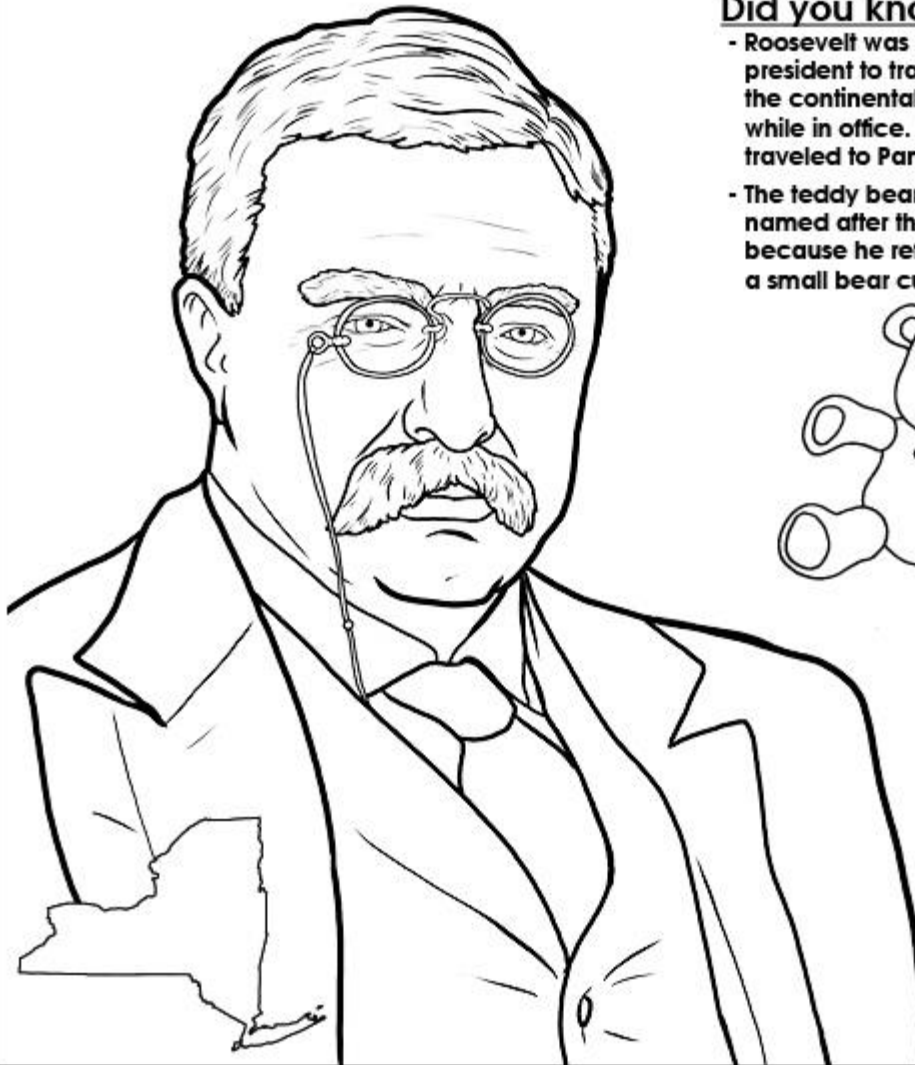

THEODORE ROOSEVELT

Presidential term: September 14, 1901 – March 4, 1909

Did you know?

- Roosevelt was the first president to travel outside of the continental United States while in office. In 1906, he traveled to Panama
- The teddy bear was named after the president, because he refused to shoot a small bear cub one day.

Birth Place: New York, New York
Born: October 27, 1858
Deceased: January 6, 1919
Party: Republican
Religion: Dutch Reformed
Nickname: Teddy, The Lion
Wife's Name: Edith Kermit Carow Roosevelt

Vice President: vacant/Charles W. Fairbanks
Previous Office Held: Vice President
Signature:

Theodore Roosevelt