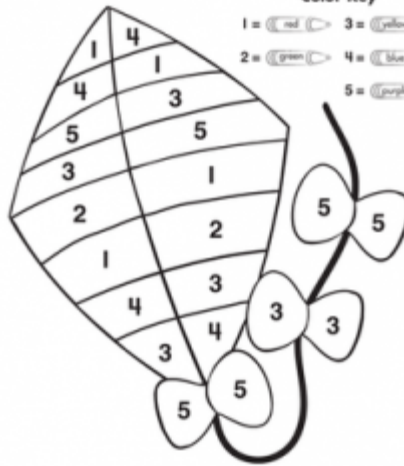

Colors in the Sky

Color Key

- 1 = red
- 2 = green
- 3 = yellow
- 4 = blue
- 5 = purple

More worksheets at www.workbooks.com

© LearningWorksheets.com