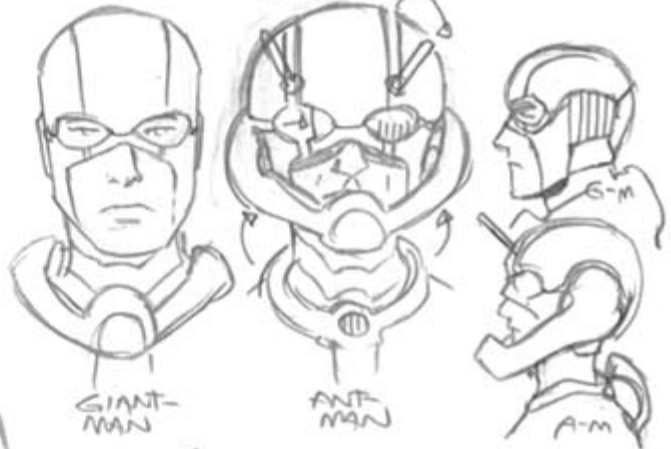

HELMET EXPANDS ANTENNAE FLIPOUT
YELLOW LENSES STORED INSIDE
COVER EYES COLLAR MANDIBLES ATTACH

G-M HELMET IS NEARLY
FLUSH AGAINST HANK'S
FACE

A-M HELMET IS RAISED

FIRST AID/
PORTABLE
LAB KIT

FULL O'
SERVES TO HELP
SUPPORT
THAT BIG
OL' NOOGIN'