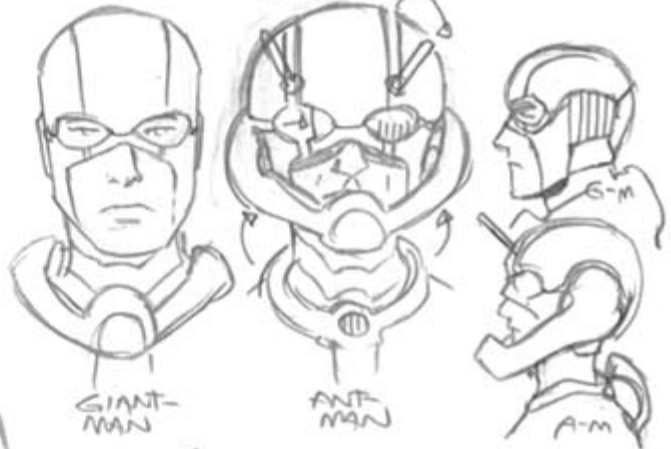

HELMET EXPANDS ANTENNAE FLIPOUT  
YELLOW LENSES STORED INSIDE  
COVER EYES COLLAR MANDIBLES ATTACH

G-M HELMET IS NEARLY  
FLUSH AGAINST HANK'S  
FACE

A-M HELMET IS RAISED

FIRST AID/  
PORTABLE  
LAB KIT

FULL O'  
SERVES  
TO HELP  
SUPPORT  
THAT BIG  
OL' NOOGIN'