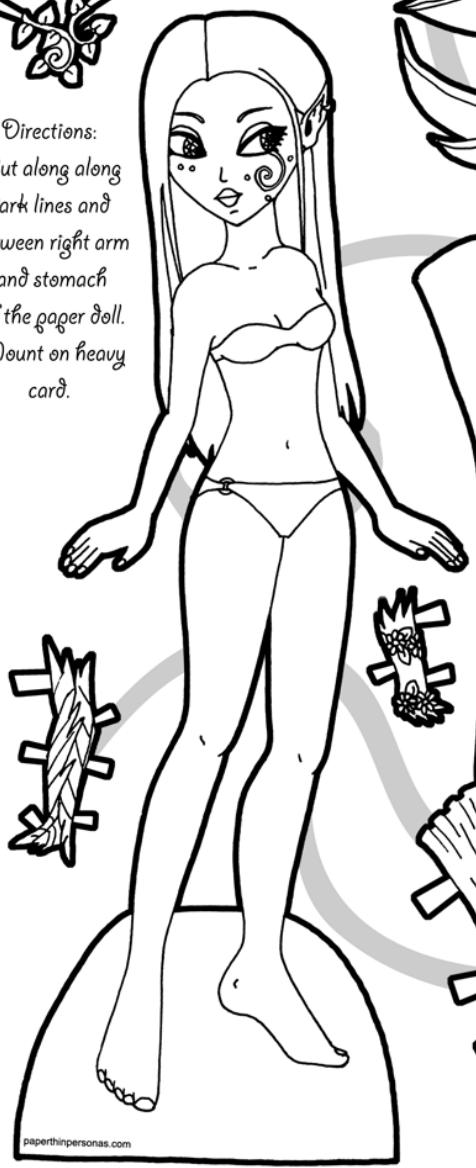

Marisole
Monday
& Friends

Fabulous Fairy

Directions:
Cut along along
dark lines and
between right arm
and stomach
of the paper doll.
Mount on heavy
card.

paperthinpersonas.com

<http://paperthinpersonas.com> | © 2014 R. Cohen