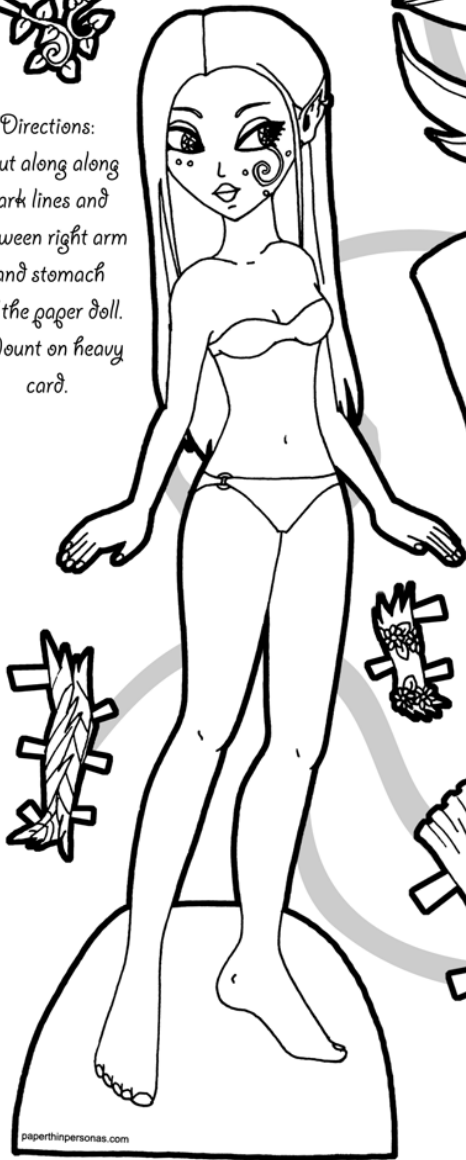

Marisole
Monday

& Friends

Fabulous Fairy

Directions:
Cut along dark lines and
between right arm
and stomach
of the paper doll.
Mount on heavy
card.

paperthinpersonas.com

<http://paperthinpersonas.com> | © 2014 R. Cohen