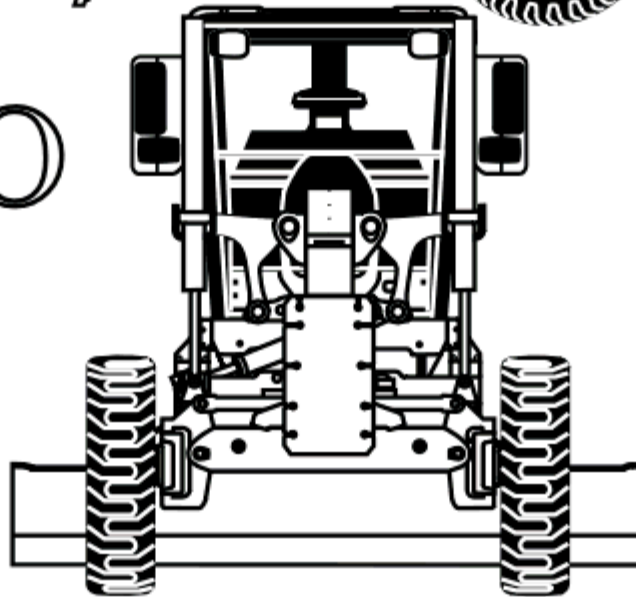

VOLVO

G900

MOTOR
GRADER

Bold Bossy Slammin' At
COLORINGPAGESFORKIDSBOYS.COM