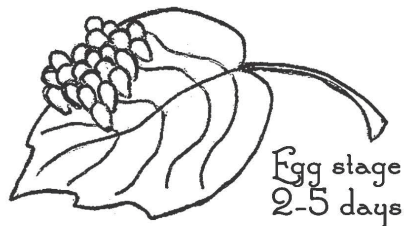

COLOR ME!

Egg stage  
2-5 days

Watch me  
Grow from  
Larva to Beetle!

Larval stage  
5-7 days

# LADYBUG LIFE CYCLE

Adult Ladybug

Pupa stage  
7 days

Visit our store or [www.NatureGifts.com](http://www.NatureGifts.com) for LIVE kits containing all sorts of fascinating critters you can raise.