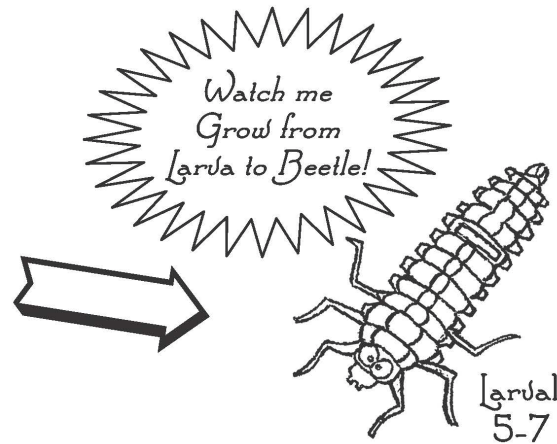

COLOR ME!

Egg stage  
2-5 days

Watch me  
Grow from  
Larva to Beetle!

Larval stage  
5-7 days

# LADYBUG LIFE CYCLE

Adult Ladybug

Pupa stage  
7 days

Visit our store or [www.NatureGifts.com](http://www.NatureGifts.com) for LIVE kits containing all sorts of fascinating critters you can raise.