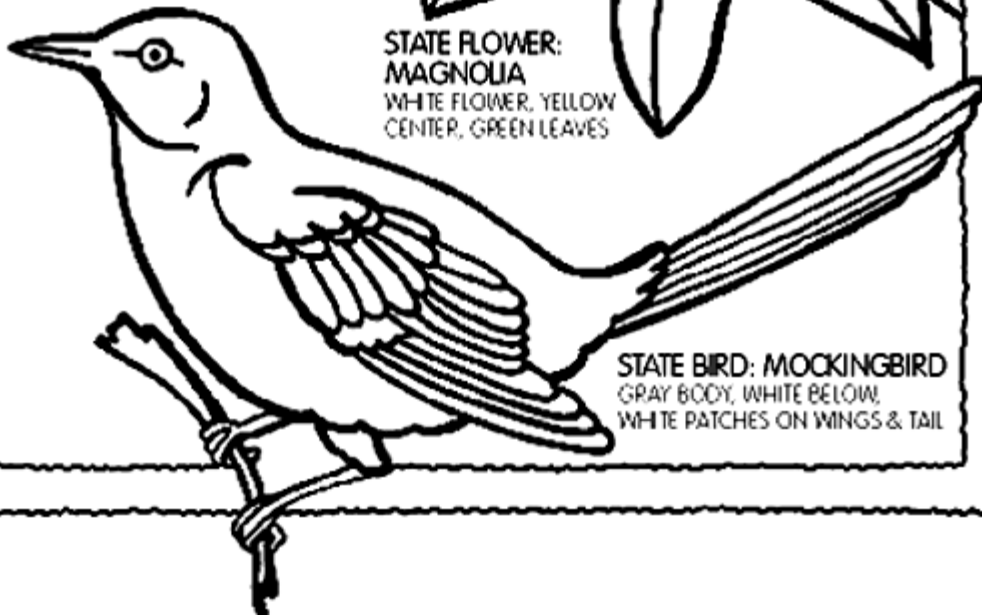

MISSISSIPPI

FLAG STRIPES
TOP - BLUE, MIDDLE - WHT,
BOTTOM - RED, WHT STARS ON
BLUE CROSS, RED BACKGROUND

STATEHOOD:
★ DECEMBER 10, 1817
STATE CAPITAL: JACKSON

STATE FLOWER:
MAGNOLIA
WHITE FLOWER, YELLOW
CENTER, GREEN LEAVES

STATE BIRD: MOCKINGBIRD
GRAY BODY, WHITE BELOW,
WHITE PATCHES ON WINGS & TAIL