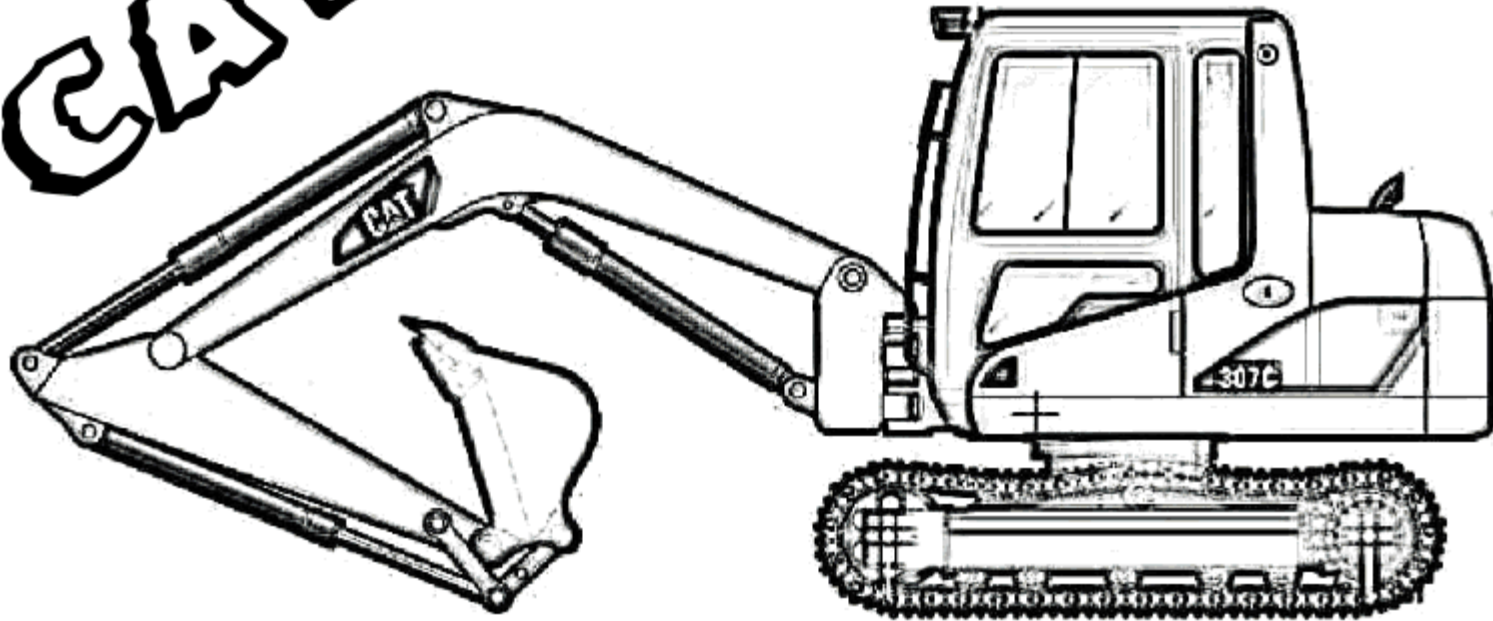

CAT

307C SB
HYDRAULIC EXCAVATOR

Bold Bossy Slammin' At
COLORINGPAGESFORKIDSBYBOYS.COM