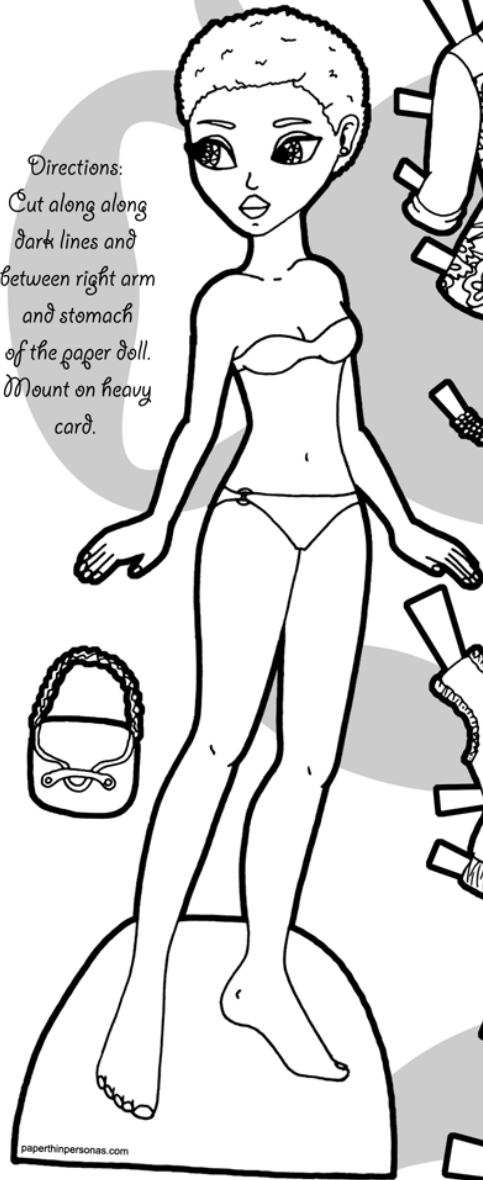

Marisole
Monday
& Friends

A Bouquet of Florals

Directions:
Cut along dark lines and
between right arm
and stomach
of the paper doll.
Mount on heavy
card.

paperthinpersonas.com

<http://paperthinpersonas.com> | © 2014 R. Cohen